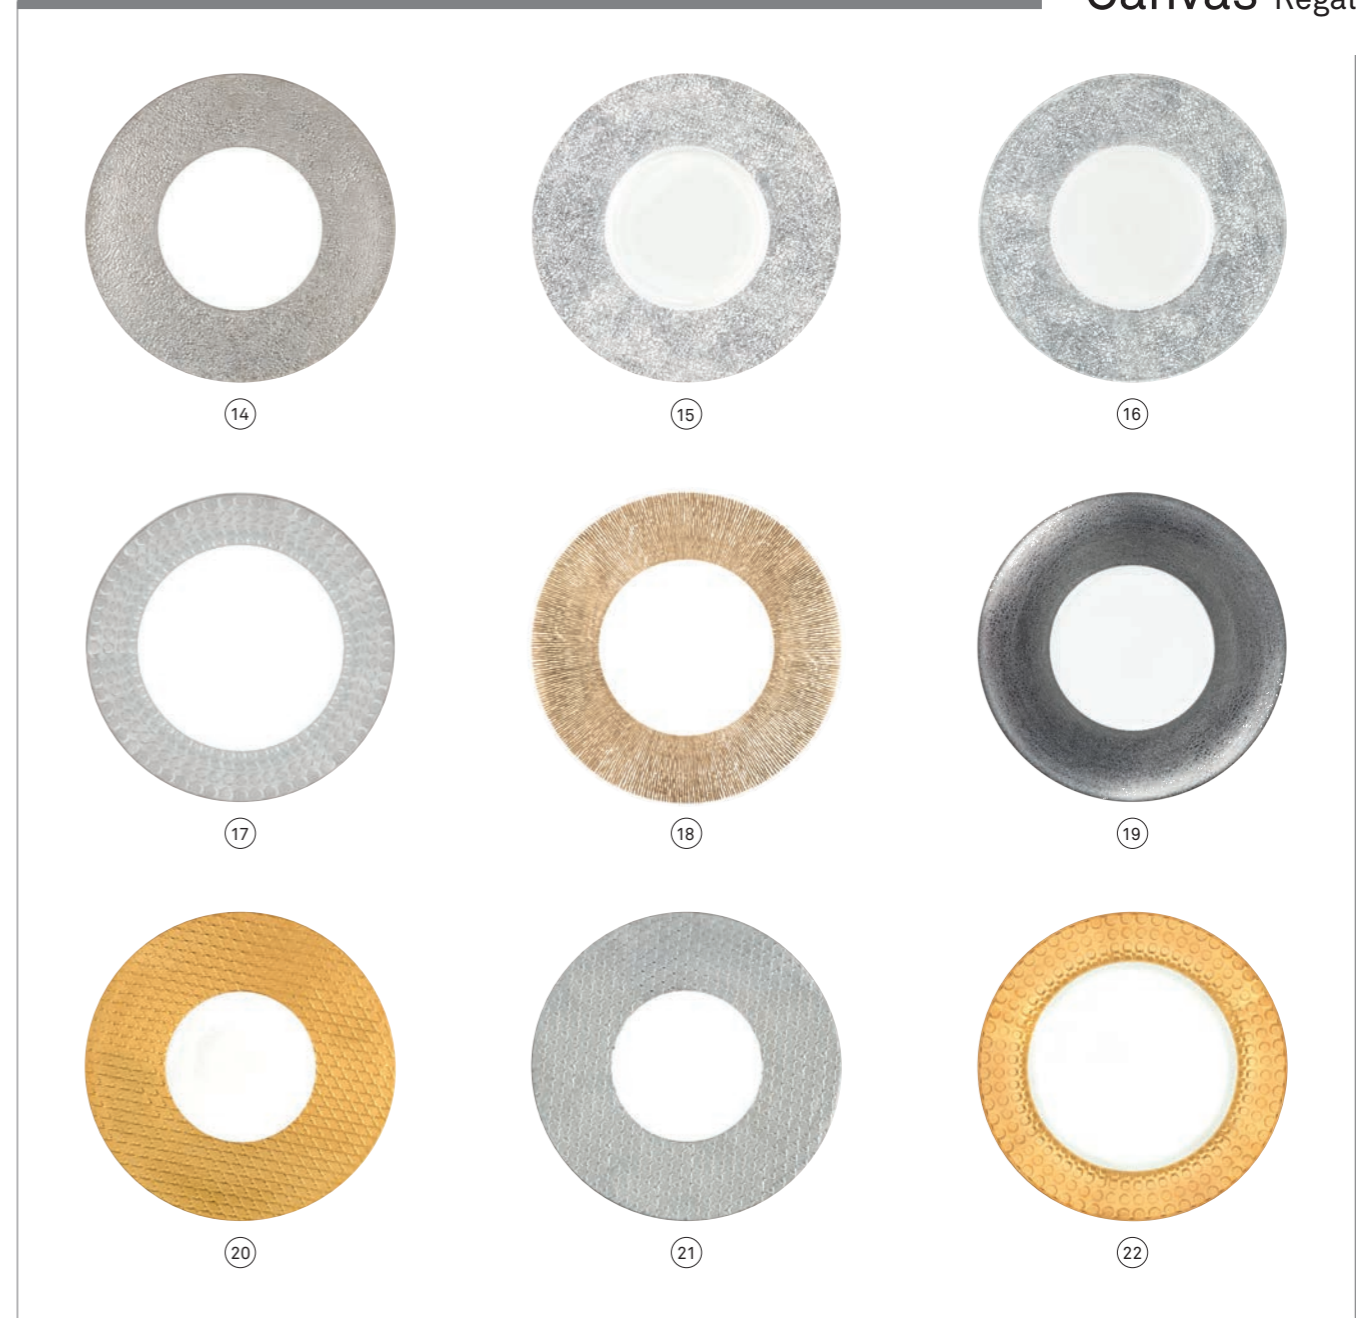

14 Pattern SP0169

IV1401032 – 32cm Show Plate • qty/ctn: 12
D320mm (12½") × H34mm (1¼")

15 Pattern SP0170

IV1401032 – 32cm Show Plate • qty/ctn: 12
D320mm (12½") × H34mm (1¼")
Matte finish

16 Pattern SP0177

IV1401032 – 32cm Show Plate • qty/ctn: 12
D320mm (12½") × H34mm (1¼")
Glossy finish

17 Pattern SP0172

MG1101031 – 30.5cm Show Plate • qty/ctn: 12
D305mm (12") × H27mm (1")

18 Pattern SP0171

IV1401032 – 32cm Show Plate • qty/ctn: 12
D320mm (12½") × H34mm (1¼")
IV1401027 – 27cm Show Plate • qty/ctn: 12
D270mm (10½") × H29mm (1")

19 Pattern SP0168

IV1401032 – 32cm Show Plate • qty/ctn: 12
D320mm (12½") × H34mm (1¼")

20 Pattern SP0164

CW1105130 – 30cm Show Plate • qty/ctn: 12
D300mm (11¾") × H13mm (½")
CW1105127 – 26.5cm Show Plate • qty/ctn: 12
D265mm (10½") × H10mm (½")

21 Pattern SP0163

CW1105130 – 30cm Show Plate • qty/ctn: 12
D300mm (11¾") × H13mm (½")
CW1105127 – 26.5cm Show Plate • qty/ctn: 12
D265mm (10½") × H10mm (½")

22 Pattern SP0173

MG1101031 – 30.5cm Show Plate • qty/ctn: 12
D305mm (12") × H27mm (1")