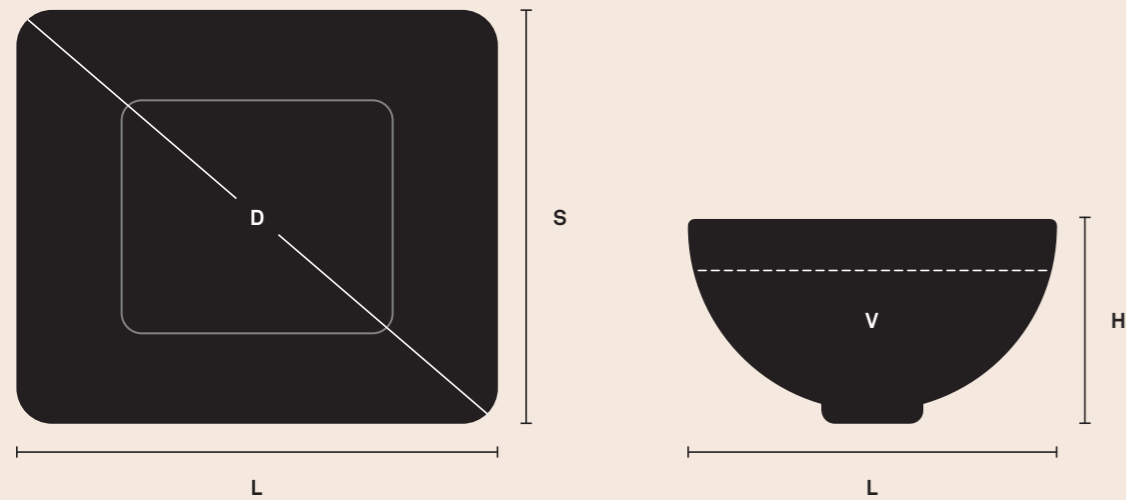

Legend

S – Short Length
L – Length
D – Diameter

H – Height
V – Capacity is capped
at 85% of full capacity

Care & Handling

Luzerne products are designed to withstand normal food service use encountered by tableware at a high-traffic dining establishment in any major city around the world. We define 'normal food service use' as use in accordance with generally accepted standards or good practice as in the care advice given below.

Luzerne products are engineered for superior quality, and require minimal, fuss-free care and handling. However, do take extra care when handling all products. For the prevention of breakage and chipping, please avoid:

- Improper loading in dish racks
- Piling heavy items on lighter items
- Stacking items not designed for stacking, like nesting cups and mugs

When it comes to Gold and Platinum show plates, care for them as you would any other delicate item of value. Here are a few ways you can do so:

- Hand wash with mild detergent
- Do not scour it with steel wool pads to protect surface
- Not stacking plates temporarily or in storage will prevent scratches
- Use plate racks and linen/felt dividers between each plate
- Avoid exposure to microwave cooking to prevent sparks