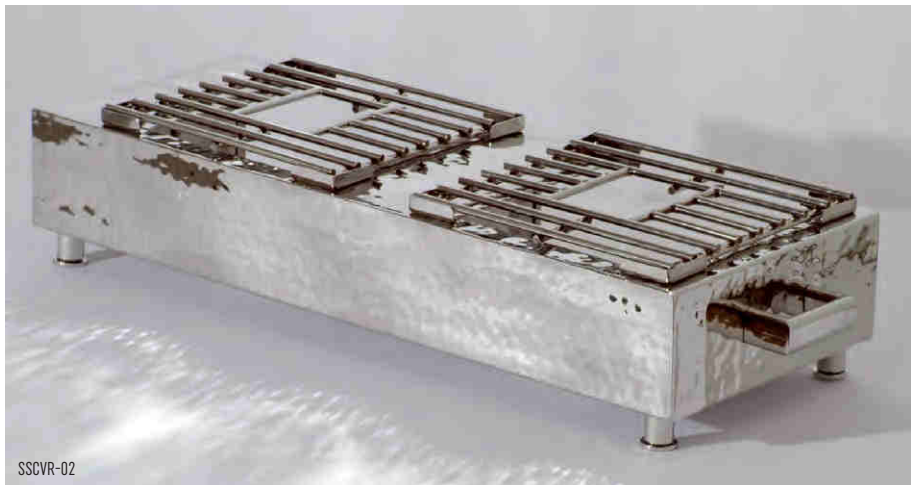

SSCVR-02

Stainless Steel Burners

SSCVR-01	Stainless Steel Single Burner Cover w/Pounded Finish	1 ea.
SSCVR-02	Stainless Steel Double Burner Cover w/Pounded Finish	1 ea.
SSBLKCVR-01	Black Stainless Steel Single Burner Cover w/Pounded Finish. Made to order	1 ea.