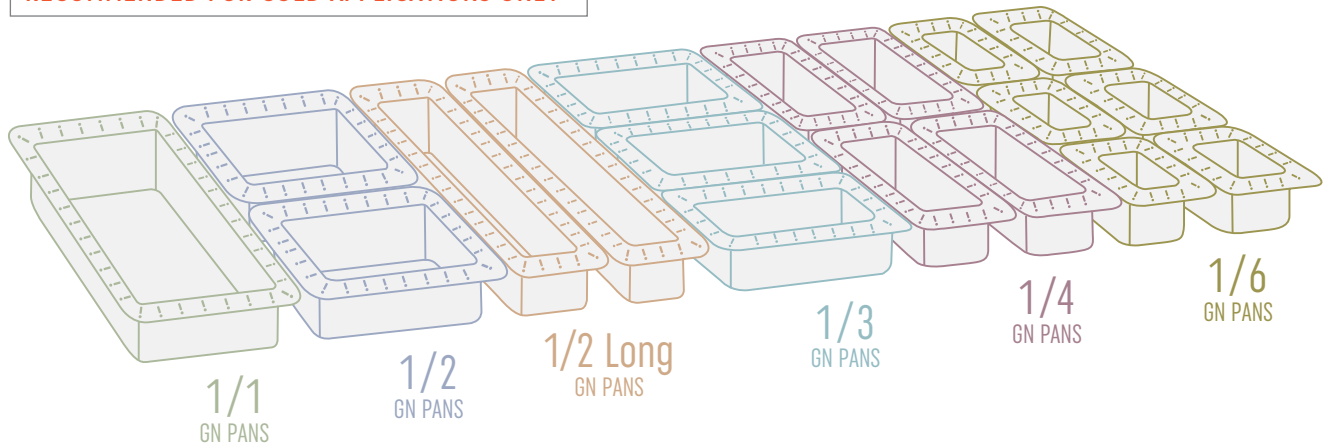

68.6 cm x 54.6 cm 1 ea.

Square and Round Crocks

Page 196

RECOMMENDED FOR COLD APPLICATIONS ONLY

1/1 GN PANS

Melamine 1/1 GN Pans

Model	Description	Dimensions	Quantity	Colors
ML-19-	Full Size Insert Pan, 13" x 21", 2.5" deep	33 cm x 53.3 cm	3 ea.	BK W
ML-22-	Full Size Insert Pan, 13.25" x 21", 4" deep	33.7 cm x 53.3 cm	3 ea.	BK W
ML-26-W	Full Size Two-Compartment Insert Pan, 13.25" x 21", 2.5" deep	33.7 cm x 53.3 cm	1 ea.	- W