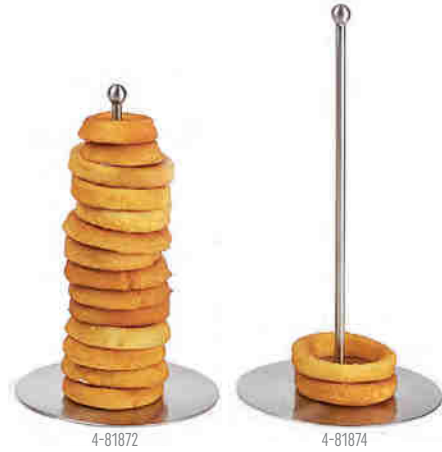

Stainless Side Ring Holders

4-82001	2.25"	5.7 cm	24 ea.
*4-82002	2.75"	7 cm	24 ea.

Onion Ring Tower w/ Ramekin Holders

*4-81878 4" 10.2 cm 12 ea.

Onion Ring Towers

4-81870 4.25" (Spiral) 10.8 cm 12 ea.
4-81873 5.5" 14 cm 12 ea.