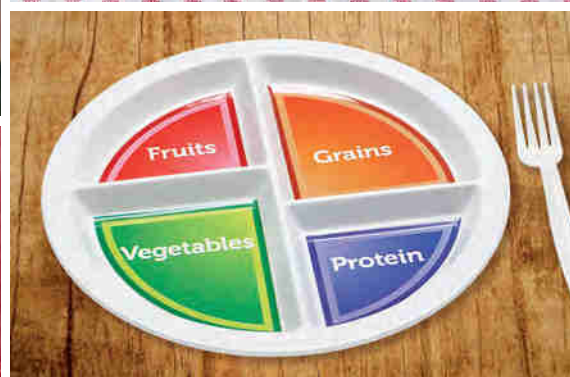

SOME OF OUR CUSTOMERS...

**Ruby
Tuesday**

REAL **MEX** RESTAURANTS

IMPACTFUL BRAND AWARENESS

» WHY CHOOSE G.E.T.?

- ✓ Proven success with hundreds of regional and national chains.
- ✓ Dedicated project management backed by decades of expertise.
- ✓ Unrivaled speed-to-market for rapid implementation.
- ✓ Premium materials and quality you can rely on.