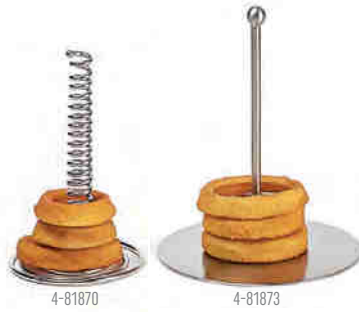

Stainless Side Ring Holders

4-82001	2.25"	5.7 cm	24 ea.
*4-82002	2.75"	7 cm	24 ea.

Onion Ring Tower w/ Ramekin Holders

*4-81878 4" 10.2 cm 12 ea.

Onion Ring Towers

4-81870 4.25" (Spiral) 10.8 cm 12 ea.
4-81873 5.5" 14 cm 12 ea.