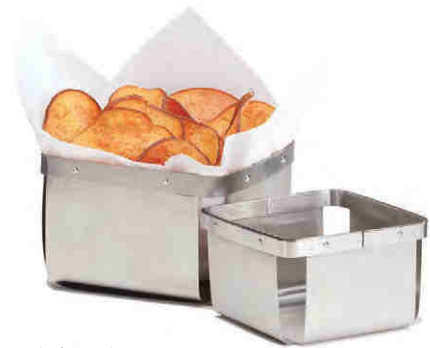

Stainless Steel Berry Basket

4-80828	4.5"	11.4 cm	12 ea.
4-80848	5.5"	14 cm	12 ea.