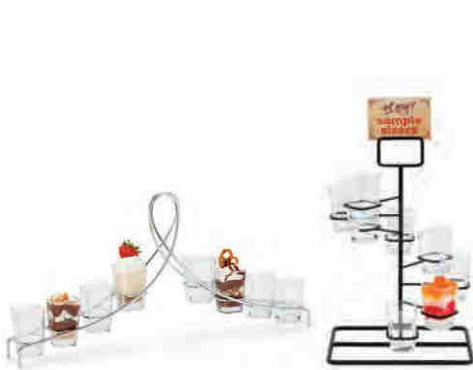

Shown with S-5-CL

Shown with P-05-CL

Label Your Creations! Easily identify your menu items by including a sign card in the built-in slit.

Dessert Shooters & Shot Glasses

ITEM	SW-1433-1	SW-1427-1	SW-1425-1	SW-1409-1	SW-1416-1
Description	7/8 oz. (26 ml)	1 oz. (30 ml)	1 oz. (30 ml)	1.5 oz. (44.4 ml)	2 oz. (59 ml)
Rim-full	1 oz. (30 ml)	1.1 oz. (32.5 ml)	1.2 oz. (35.5 ml)	1.8 oz. (53.2 ml)	2 oz. (59 ml)
Max dia.	1.88" (4.8 cm)	2" (5 cm)	2" (5 cm)	2" (5 cm)	1.5" (3.8 cm)
Height	2.25" (5.7 cm)	2.75" (7 cm)	2" (5 cm)	2.25" (5.7 cm)	4.5" (11.4 cm)
Rack size	49 compart., base only	49 compart., base only	49 compart., base only	49 compart., base only	49 compart. w/1 extender
Case pack / Cube	2 dz. / 0.11	2 dz. / 0.14	2 dz. / 0.10	2 dz. / 0.11	2 dz. / 0.18
Weight	3 lbs. (1.4 kg)	3 lbs. (1.4 kg)	3 lbs. (1.4 kg)	3 lbs. (1.4 kg)	2 lbs. (0.9 kg)
Material	SAN	SAN	SAN	SAN	SAN
NSF Certified	YES	YES	YES	YES	YES
BPA Free	YES	YES	YES	YES	YES
Customization	YES	YES	YES	YES	YES