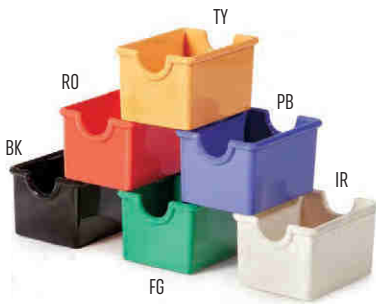

SAN Sugar Caddies

Model	Dimensions	Capacity	Quantity	Colors
SC-66-	3.5" x 2.5"	8.9 cm x 6.4 cm	2 dz.	BK W BR IR CL FG PB RO TY

Metal Sugar Caddy

4-31862	3.5" x 2.5", Teflon-Coated	8.9 cm x 6.4 cm	24 ea.
*SSSUG-01	2" x 2", Stainless Steel	5.1 cm x 5.1 cm	1 ea.

*Not Pictured