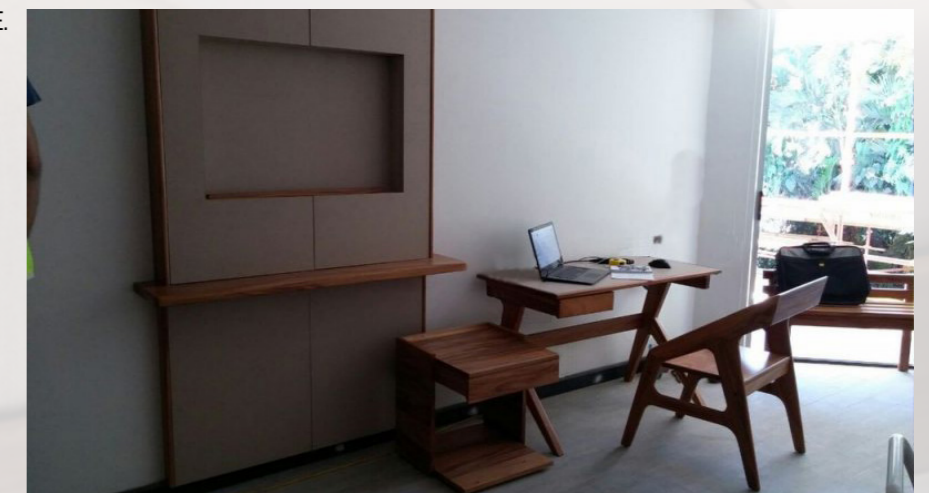

- STRUCTURAL INTEGRITY
- PERFECT STABILITY
- SCRATCH, HIT, SPLASH RESIST
- ONE YEAR COMMERCIAL USE WARRANTY
- 100% NATURAL FIJIAN TIMBER
- 30 WORKING DAYS MANUFACTURING TIME

- SCRATCH, HIT, SPLASH RESIST
- ONE YEAR COMMERCIAL USE WARRANTY
- 100% NATURAL FIJIAN TIMBER
- 30 WORKING DAYS MANUFACTURING TIME