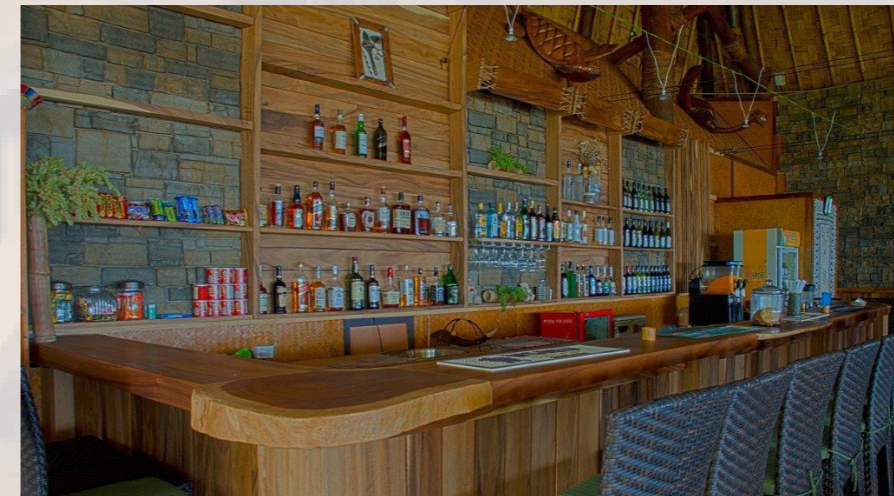

Bars, Cafes, Restaurants Joinery

NATURAL FEEL OF HAND CRAFTED TIMBER JOINERY.

BEQA BAR COUNTER. RAINTREE.
FOW-BCR9

- SUPERIOR FINISHING
- ONE YEAR COMMERCIAL USE WARRANTY
- 100% NATURAL FIJIAN TIMBER
- 40 WORKING DAYS MANUFACTURING TIME