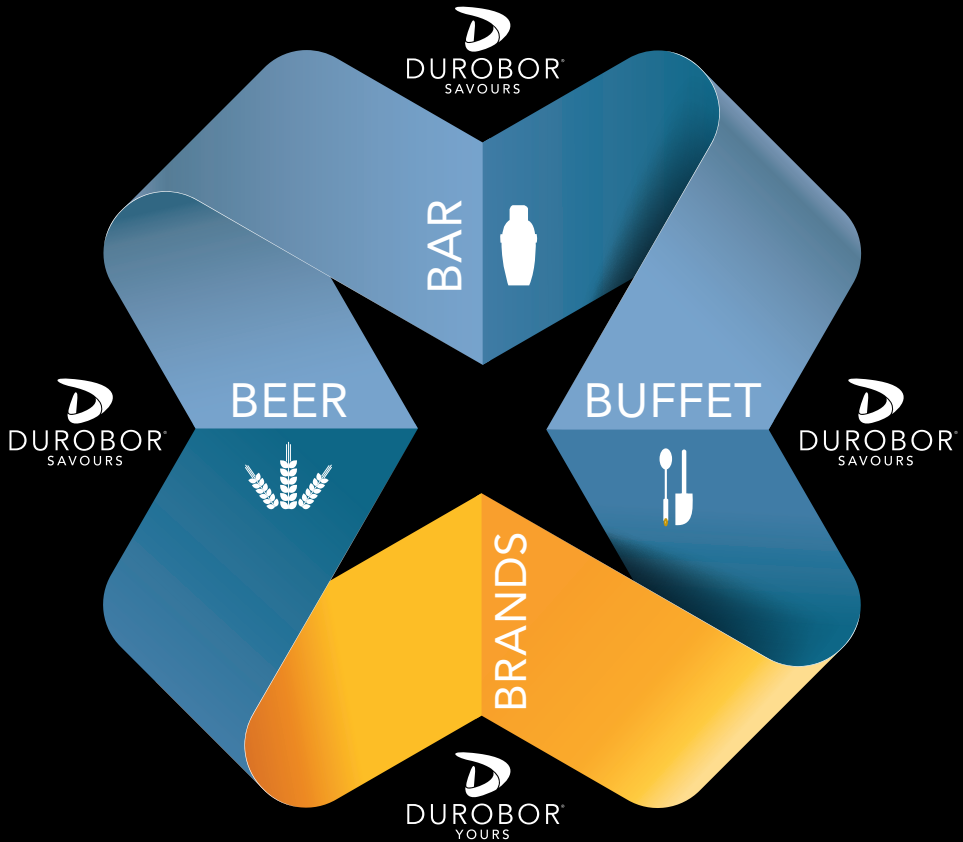

Durobor® is recognised around the world for its products specially designed to meet the expectations of its 4 pillar-products:

Durobor® Savours

The merging of the eat & drink products.

Durobor® Yours

Design and decoration expertise for brands.