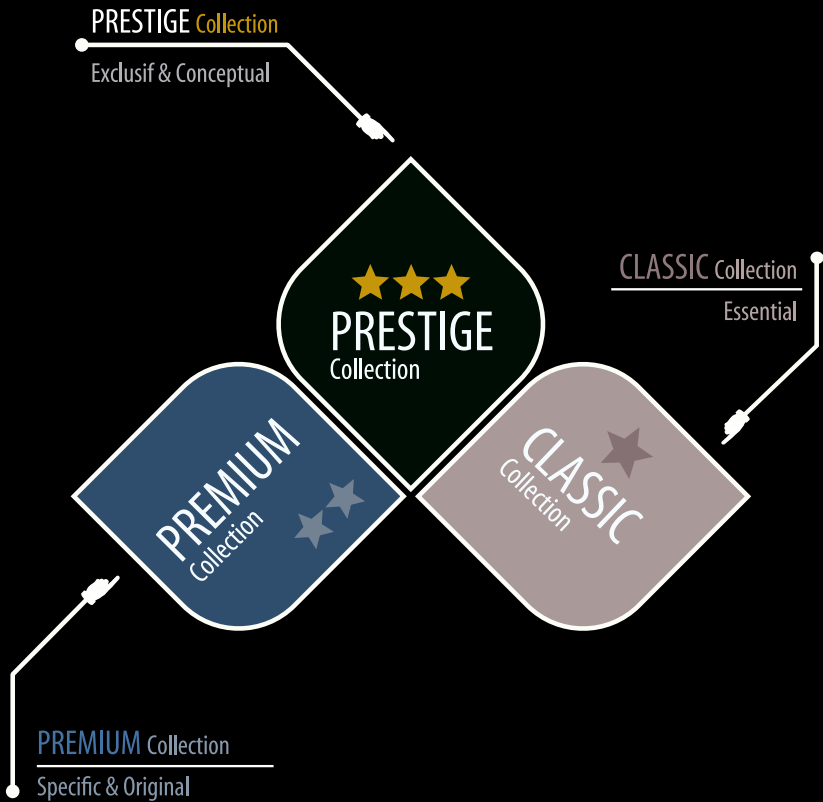

N° STOCK ITEM MOQ REQUESTED CL/OZ UK Ø	Item reference Product availability Capacity in cl / oz uk Diameters Diameters are expressed in millimetres The first is the brim diameter The second is the largest diameter of the glass
H BOX OF	Height is expressed in millimetres Type and number of glasses in the packaging K 06 Number of items in the box Box model: Kxx: brown box without printing Sxx: full color printed box Pxx: one color printed on white box Lxx: brown box with full color printed sleeve
Gauge on request	Lining The first capacity corresponds to the minimum lined capacity of the item The second capacity corresponds to the maximum lined capacity of the item The affixing of the CE marking on Durobor® glassware must be requested by the customer and is governed by ISO 3951-2:2013 and directive 2004/22/EC on measuring instruments. Durobor® also offers the possibility to affix a single non-certified marking.