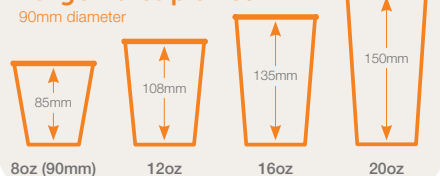

Large lid cup sizes