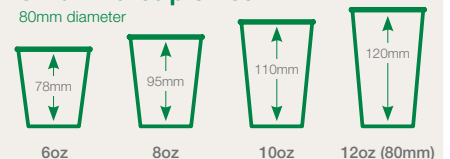

6-12oz (80mm) PLA small lid
BCL-8PLA
1,000/ctn | 50/slv

Large BioCup Lids

8-20oz (90mm) PS large lid
BCL-12.16.20W | BCL-12.16.20B
1,000/ctn | 50/slv

8-20oz (90mm) PS large sipper lid
BCL-12.16.20W-SIPPER | BCL-12.16.20B-SIPPER
1,000/ctn | 50/slv

8-20oz (90mm) PLA large lid
BCL-12PLA
1,000/ctn | 50/slv

Large BioCup Straw Lids

Cold use only

8-20oz (90mm) PLA large x-slot lid
BCL-90C-PLA(F)
2,000/ctn | 50/slv

8-20oz (90mm) PS large x-slot lid
BCL-90C-PS(F)
2,000/ctn | 100/slv

Small lid cup sizes

Large lid cup sizes

REUSABLE HOT CUPS

FREE CUSTOM BRANDING

Brand your ByoCups for free! Choose from 8 standard colours. Minimum order quantity of 1,000 per size.

Go the extra mile and further customise your cup with custom embossing and your own brand colours. Fees and MOQ apply.