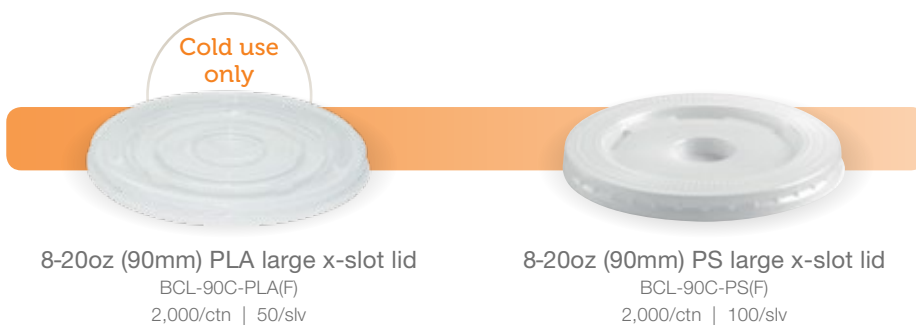

8-20oz (90mm) PLA large x-slot lid
BCL-90C-PLA(F)
2,000/ctn | 50/slv

8-20oz (90mm) PS large x-slot lid
BCL-90C-PS(F)
2,000/ctn | 100/slv

Large BioCup Straw Lids