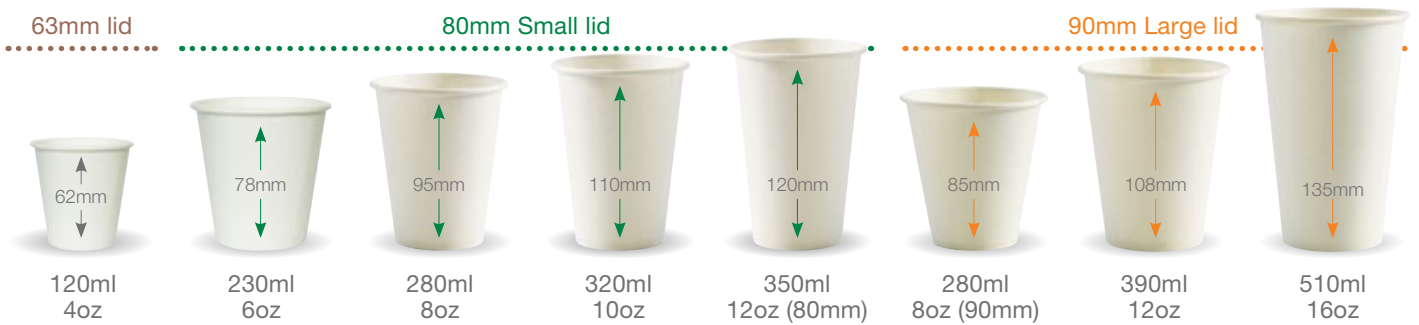

UNIVERSAL LID SOLUTIONS

Choose from a wide range of cup sizes to suit all your coffee needs. We have smaller volume 10 and 12oz 80mm diameter cups if a standard 12oz is too large. They neatly match our 6 and 8oz cups, and as a series, they all fit our small lids. We also offer a wider rimmed 8oz 90mm diameter cup that fits our large lids, alongside our standard 12, 16 and 20oz cups.

Single Wall BioCup Lid Sizes