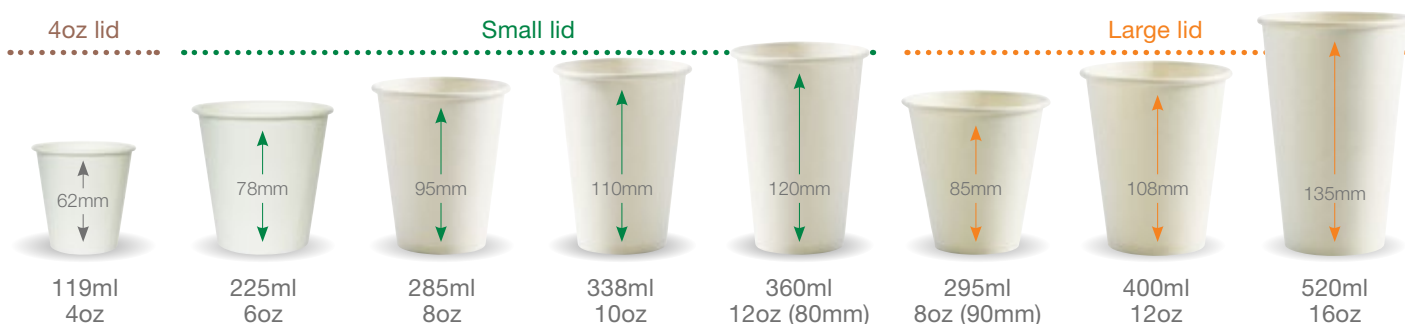

UNIVERSAL LID SOLUTIONS

Choose from a wide range of cup sizes to suit all your coffee needs. We have smaller volume 10 and 12oz 80mm diameter cups if a standard 12oz is too large. They neatly match our 6 and 8oz cups, and as a series, they all fit our small lids. We also offer a wider rimmed 8oz 90mm diameter cup that fits our large lids, alongside our standard 12, 16 and 20oz cups.

Single Wall BioCup Lid Sizes

Double Wall BioCup Lid Sizes