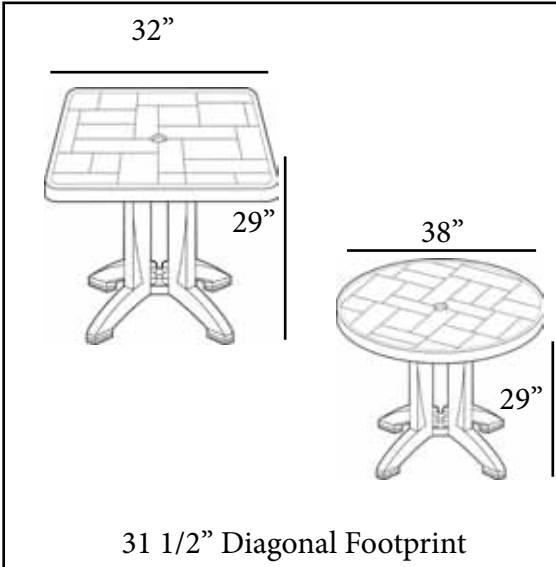

COMMERCIAL RESIN FURNITURE

Your best value for Food Service & Hospitality!

EXTERIOR

31 1/2" Diagonal Footprint

## 32" Square & 38" Round Resin Folding Tables with Umbrella Hole

**Features & Benefits** **Warranty: 1 Yr.**

- Natural Stone Tile Design.
- Durable surface texture will resist scratches and most common food stains.
- Metal texture with a satin finish.
- Large 4-prong pedestal base for extra stability.
- Pedestal base folds to allow tabletop to tilt for easy storage.
- Will stay cool in the sun.
- Will retain its color, texture, and finish with little maintenance and without rusting.
- Two adjustable leg levelers to balance the table on uneven surfaces.
- Umbrella hole and plug will accommodate any Grosfillex® umbrella with a 1 1/2" pole.
- Table base will accommodate Grosfillex® resin umbrella base with filling cap.
- Easy to set up, quick to tear down at the end of the season.

### Product Specifications

Product Description	Reference Number	Color	UPC Code	Weight Each (lbs.)	Master Pack	Master Pack Volume (cu. ft.)
32" Square Resin Folding Table with umbrella hole	US701078	Amazon Green	137230	22.50	2	8.40
	US701037	Bronze Mist	137278			
	US701067	Bordeaux	137247			
38" Round Resin Folding Table with umbrella hole	US700002	Charcoal	137117	24.20	1	4.45
	US700037	Bronze Mist	137124			
	US700066	Sandstone	137131			