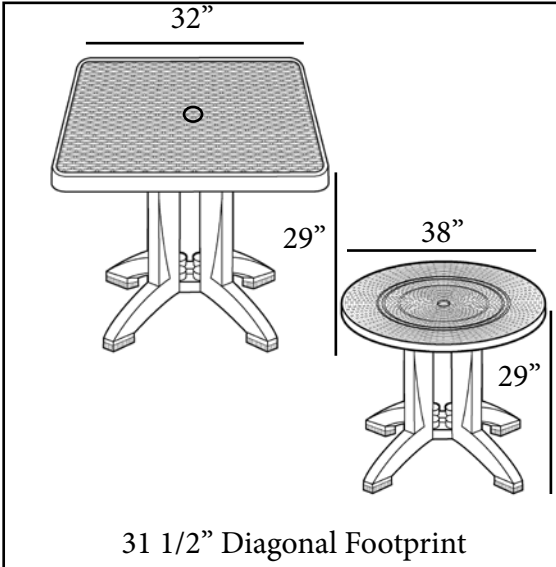

HAVANA

32" Square & 38" Round Resin Folding Tables with Umbrella Hole

Features & Benefits **Warranty: 1 Yr.**

- Fashionable 3D wicker decor without the maintenance - nor the cost
- Coordinates with Grosfillex HAVANA sidechairs and armchairs.
- Easy to clean with soap and water or a mild detergent.
- Large 4-prong pedestal base for extra stability.
- Pedestal base folds to allow tabletop to tilt for easy storage.
- Will stay cool in the sun.
- Will retain its color, texture, and finish with little maintenance.
- Two adjustable leg levelers to balance the table on uneven surfaces.
- Umbrella hole and plug will accommodate any Grosfillex® umbrella with a 1 1/2" pole.
- Table base will accommodate Grosfillex® resin umbrella base with filling cap.
- Easy to set up, quick to tear down for end of season storage.

Product Specifications						
Product Description	Reference Number	Color	UPC Code	Weight Each (lbs.)	Master Pack	Master Pack Volume (cu. ft.)
Havana 32" Square Resin Folding Table with umbrella hole	US743037	Espresso	139838	22.50	2	8.43
38" Round Resin Folding Table with umbrella hole	US215037	Espresso	141060	24.20	1	4.45
	US215008	Tobacco	141053			
	US215004	White	141046