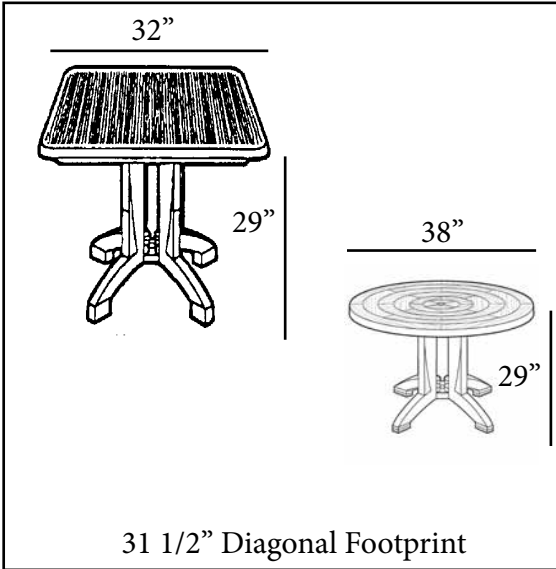

COMMERCIAL RESIN FURNITURE

Your best value for Food Service & Hospitality!

ATLANTIS

32" Square & 38" Round Resin Folding Tables with Umbrella Hole

Features & Benefits **Warranty: 1 Yr.**

- Unique Teakwood slat design, color and satin finish.
- Surface texture will resist scratches.
- Pedestal base folds to allow table top tilt for easy storage.
- Will retain its original color and beauty without graying - no oiling, sanding, or refinishing to be done.
- Made of Rexform® Teakwood synthetic resin, a composite impervious to salt air, chlorine, and most common stains.
- Large 4-prong pedestal base for extra stability.
- Umbrella hole with cap to fit any Grosfillex umbrella with a 1 1/2" pole.
- Easy to clean with soap and water, or a mild detergent.
- Easy to set up, quick to tear down at the end of the season.
- Table base will accommodate Grosfillex 35 lb. resin umbrella base with filling cap.

Product Specifications						
Product Description	Reference Number	Color	UPC Code	Weight Each (lbs.)	Master Pack	Master Pack Volume (cu. ft.)
Atlantis 32" Square Resin Folding Table with umbrella hole	US643008	Teakwood	139609	22.50	2	8.43
38" Round Resin Folding Table with umbrella hole	US920008	Teakwood	139586	24.20	1	4.45
	US920078	Amazon Green	139555			