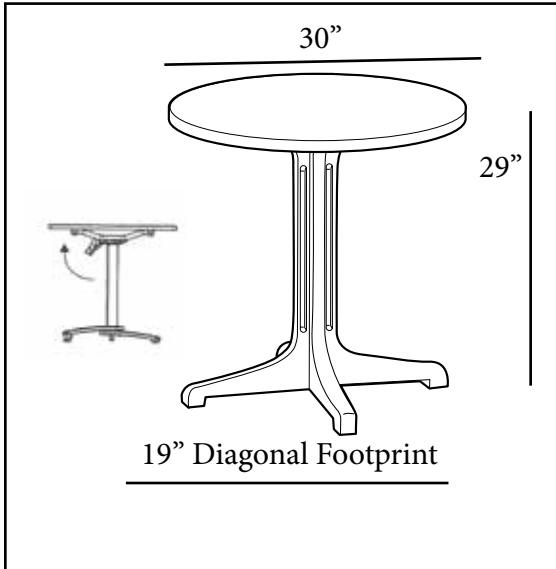

New Color!

30" Round Molded Melamine Tabletop

without umbrella hole

Features & Benefits **Warranty: 2 Yrs.**

- Trendy solid tops to complement all Grosfillex Interior chairs.
- Hard, smooth molded tabletop made of a molded wood/resin body with a fusion bonded melamine top.
- Stain, burn, scratch, and fade resistant.
- Use Grosfillex's wide 4-prong central resin pedestal base 1000, tilt top aluminum base 100, or bar height table base with anti-skid glides for stability.
- Cleans easily with soap and water.
- Specifically designed and engineered for indoor terraces, bars, breakfast areas, concessions, and balconies.
- Customize designs by mixing and matching tabletops and bases.
- Top and Base sold separately.

Product Specifications

Product Description	Reference Number	Color	UPC Code 014306	Weight Each (lbs.)	Master Pack	Master Pack Volume (cu. ft.)
30" Round Molded Melamine Tabletop Use Resin Ped Base 1000 or Tilt Top Aluminum Base 100 or Bar Height Table Base or Alum. Central Base New Color!	99831152	Fern Green	912691	19.00	1	1.24
	99831413	Beige	912707			
	99831204	White	913476			
	99831180	Lilac	922591			