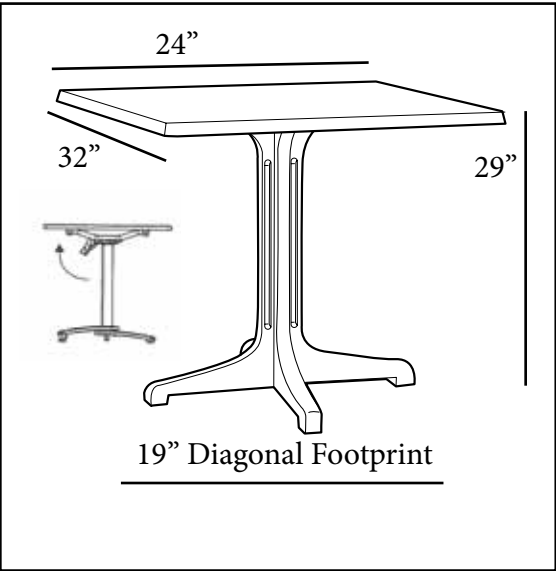

**New Color!**

**24" x 32"  
Molded Melamine  
Tabletop**

**without umbrella hole**

**Features & Benefits** **Warranty: 2 Yrs.**

- Trendy solid color tops to complement interior Grosfillex chairs.
- Hard, smooth molded tabletop made of a molded wood/resin body with a fusion bonded melamine top.
- Stain, burn, scratch, and fade resistant.
- Use Grosfillex's fixed metal base or tilt top aluminum base 100 with anti-skid glides for stability. Top and Base sold separately.
- Cleans easily with soap and water.
- Specifically designed and engineered for indoor terraces, bars, breakfast areas, concessions, and balconies.

<b>Product Specifications</b>						
Product Description	Reference Number	Color	UPC Code	Weight Each (lbs.)	Master Pack	Master Pack Volume (cu. ft.)
24" x 32" Molded Melamine Tabletop Fixed Metal Base or Tilt Top Aluminum Base 100 or Bar Height Table Base or Alum. Central Base New Color!	99530004	White	101767	19.00	1	1.07
	99530019	Orange	908724			
	99530152	Fern Green	908748			
	99530413	Beige	908731			
	99530180	Lilac				