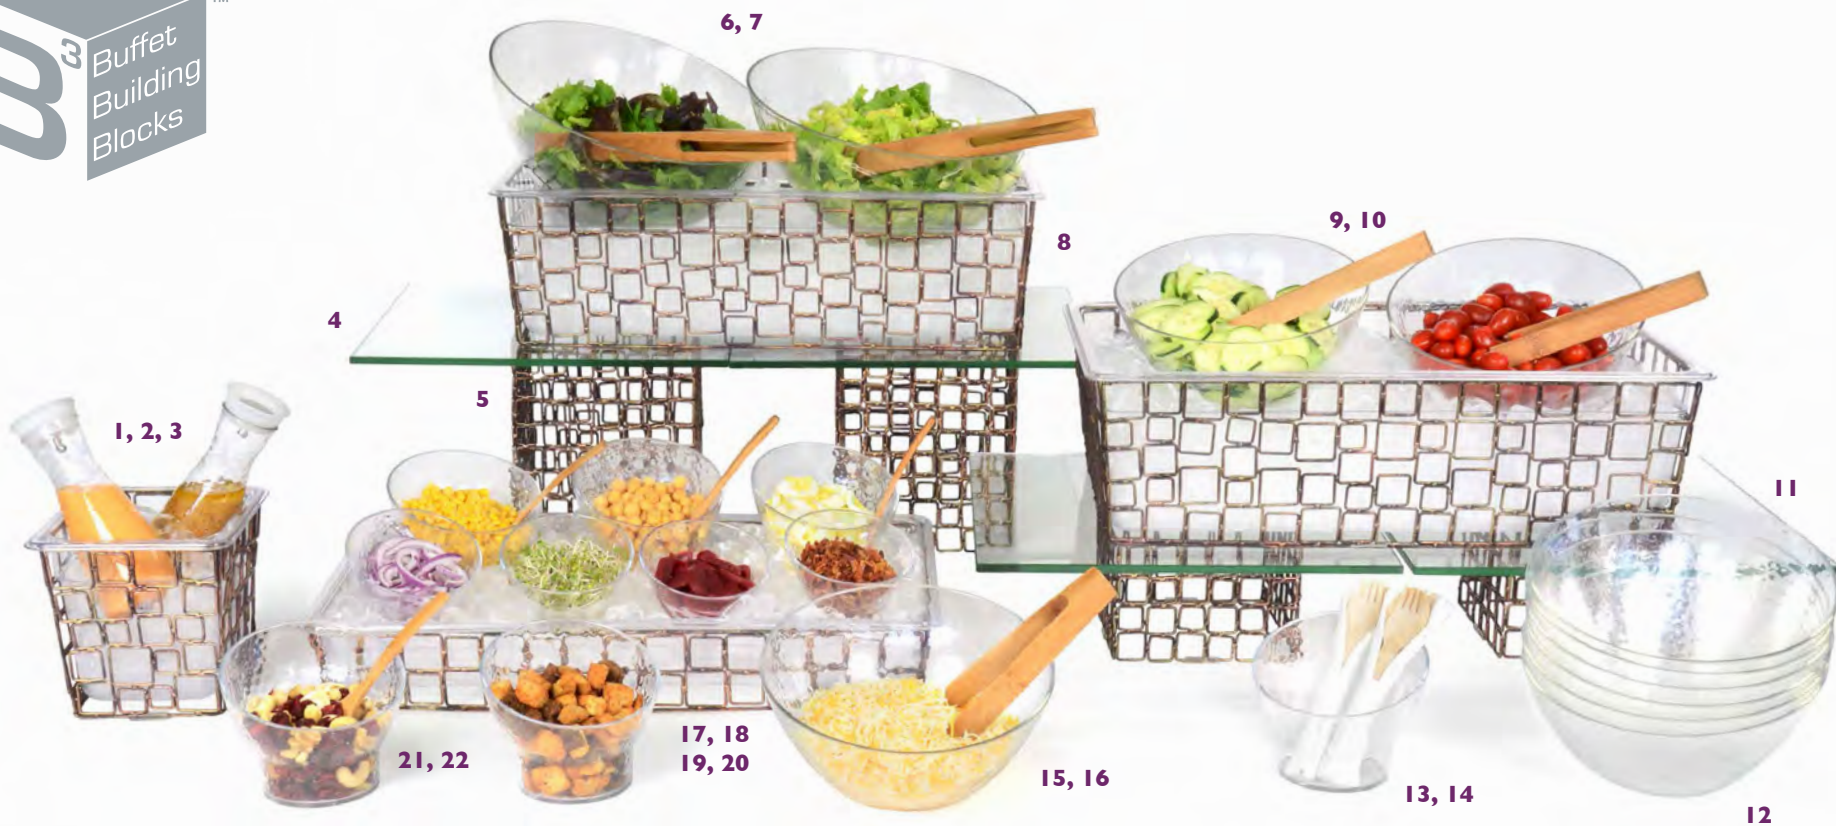

1. Coppered Link Housing/Pan Set, Small
BHO061GOI21
Page 159, 167

2. 10 oz Drinkwise® Hammered Carafe
ACF001CLT23
Page 92

3. 10 oz Carafe Lid
ACF004FRT23
Page 92

4. 14" x 36" Buffet Board, Clear Tempered Glass
BHO056CLG20
Page 171

5. Coppered Linked Risers
BRI002GOI20
Page 159, 167

6. 11.75" Drinkwise® Slanted Bowl
DBO051CLG20
Page 93, 185

7. 12" Wide Bamboo Tong
BUT021BBB23
Page 101

8. Coppered Link Housing/Pan Set, Deep
BHO059GOI20
Page 159, 167

9. 9" Drinkwise® Slanted Bowl
DBO129CLT22
Page 93, 185

10. Bamboo Tong
BUT028BBB23
Page 101

11. 14" x 36" Buffet Board, Clear Tempered Glass
BHO056CLG20
Page 171

12. 11.75" Drinkwise® Slanted Bowl
DBO051CLG20
Page 93, 185

13. 5.5" Drinkwise® Slanted Footed Bowl
DBO061CLT23
Page 93

14. Servewise® Utensil Set
FST001NAW28
Page 98

15. 9" Drinkwise® Slanted Bowl
DBO129CLT22
Page 93, 185

16. Bamboo Tong
BUT028BBB23
Page 101

17. Coppered Link Housing/Pan Set, Shallow
BHO060GOI20
Page 159, 167

18. 4.5" Drinkwise® Slanted Bowl
DBO046CLT23
Page 93

19. 5.5" Drinkwise® Slanted Footed Bowl
DBO061CLT23
Page 93

20. 5" Bamboo Spoon
BUT013BBB93
Page 101

21. 5.5" Drinkwise® Slanted Footed Bowl
DBO061CLT23
Page 93

22. 6.5" Bamboo Wide Mouth Spoon
BUT012BBB93
Page 101