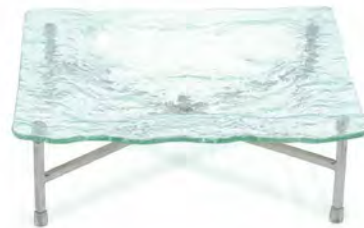

26. 11.5" SS Riser/Trivet
11.5 x 11.5 x 3
Pack 6
BHO025BSS22

Shown With:
13" Square Arctic™
Plate, Clear
DOS002CLG22
Page 113