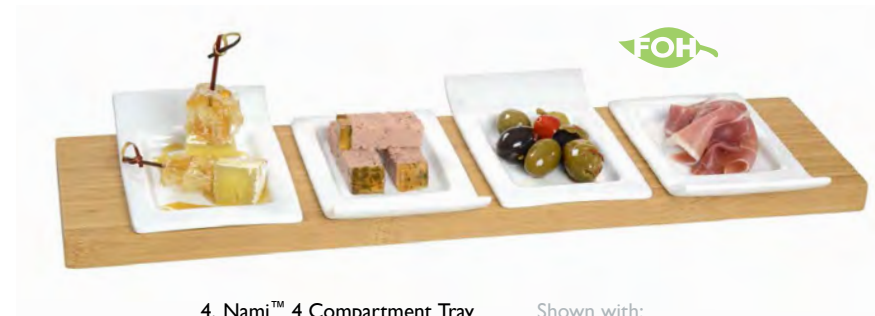

4. Nami™ 4 Compartment Tray
19 x 5 x .75
Pack 4
BHO023BBB21

Shown with:
Nami™ Porcelain Sampler™ Plate
DAP041WHP23
Page 120