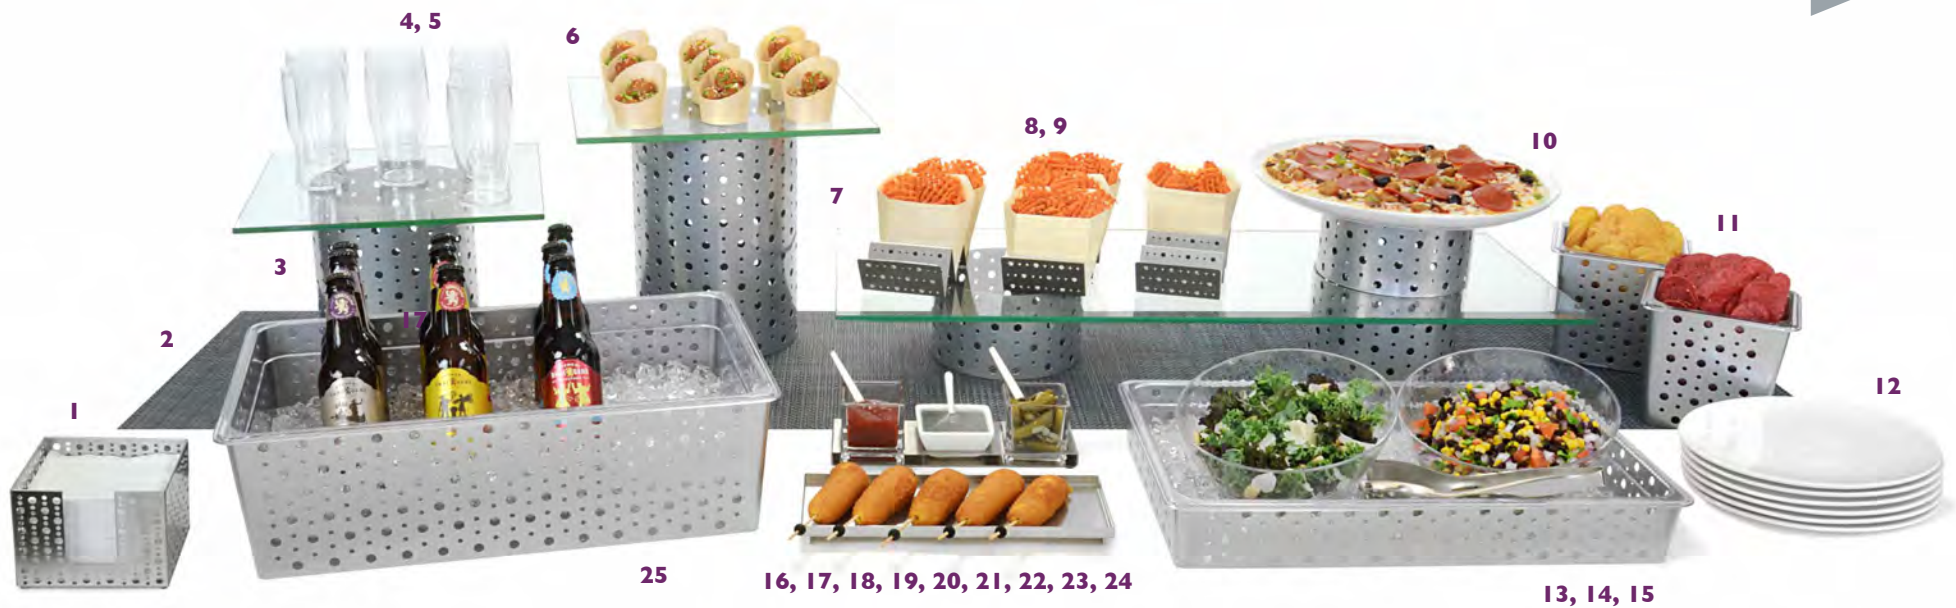

1. SS Napkin Holder, Dots
BHO039BSS21
Page 137, 187

2. Tweed, Black Runner
XRU007BKV80
Page 133

3. Dots Risers, Set 4
BRI004BCI20
Page 138, 165

4. 14" Square Buffet Board,
Clear
BHO057CLG20
Page 171

5. 16 oz Drinkwise® Pint
ABR005CLT23
Page 90

6. 3 oz Servewise® Slanted Cup
DSD060NAW28
Page 98

7. 36" x 14" Buffet Board, Clear
BHO056CLG20
Page 171

8. SS Taco Holder, Dots
DHO001BSS23
Page 144

9. 5" Servewise® Pocket
DHO002NAW28
Page 98

10. 13" Round Harmony™ Plate
DOS026WHP21
Page 31, 178

11. Dots Small Housing/Pan Set
BHO072BCI21
Page 138, 165

12. 10" Round Canvas® Plate
DDP058WHP22
Page 54

13. Dots Shallow Housing/Pan
Set
BHO071BCI20
Page 138, 165

14. 9" Drinkwise® Slanted Bowl
DBO129CLT22
Page 93, 185

15. 9" Stainless Steel Tongs
BUT026MSS22
Page 150

16. 4.25" Mini Scoop Spoon
FCS007BSS23
Page 151

17. 5 oz Square Glass Ramekin
ASA012CLG23
Page 125

18. SS Dish Holder
BHO006BSS12
Page 142, 188

19. 3.25" Tall Square Kyoto™
Dish
DSD026WHP13
Page 47

20. SS Square Lid
ASA022BSS23
Page 144

21. 4" Condiment Spoon
FSP006WHP24
Page 83

22. 4.25" Mini Scoop Fork
FSF016BSS23
Page 151

23. Rectangle SS Tray
RTR014BSS12
Page 144, 188

24. 4.5" Ball Pick, Black
AST014BKB82
Page 100

25. Dots Deep Housing/Pan Set
BHO070BCI20
Page 138, 165