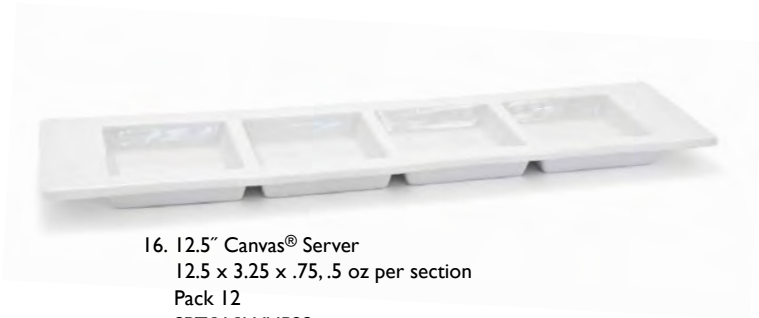

16. 12.5" Canvas® Server
12.5 x 3.25 x .75, .5 oz per section
Pack 12
SPT010WHP23
Fits 3 oz Canvas® Ramekin or
4 oz SS Ramekin