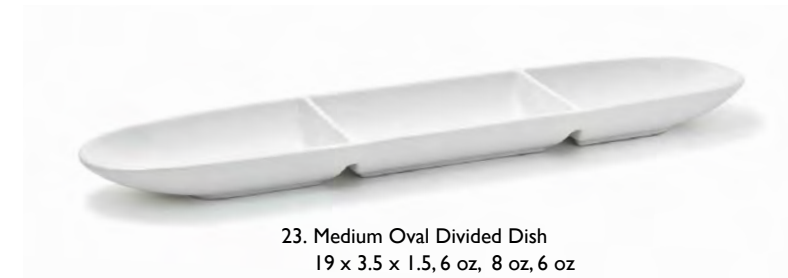

20. 19" Long Oval Server
19 x 3.5 x 1.5, 16 oz
Pack 6
SPT026WHP12

21. 14" Long Oval Server
14 x 3.5 x 1.5, 11 oz
Pack 6
SPT025WHP12

23. Medium Oval Divided Dish
19 x 3.5 x 1.5, 6 oz, 8 oz, 6 oz
Pack 6
SPT038WHP22