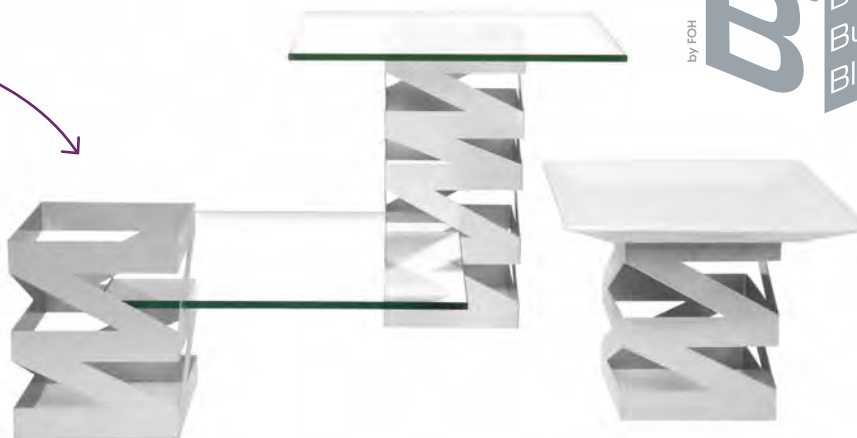

15. Drinkwise® Small Pan
7 x 6.5 x 5.75, 2.35 qt
Pack 4
BHO054CLT21

NEW

16. Zig Zag Tall Riser, Set of 2
7 sq x 22.5
Pack 1
BRI007BCI28

17. Replacement Tube Silicone Bumpers
Bag of 12
BHO104CLT88

18. Zig Zag Risers, Set 3
6 x 6 x 7.5, 6 x 6 x 12.75
Set of 3, Pack 1
BRI006BCI28