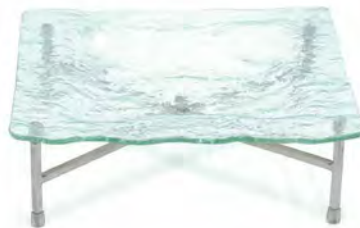

56. 11.5" SS Riser/Trivet
11.5 x 11.5 x 3
Pack 6
BHO025BSS22

Shown With:
13" Square Arctic™
Plate, Clear
DOS002CLG22
Page 113