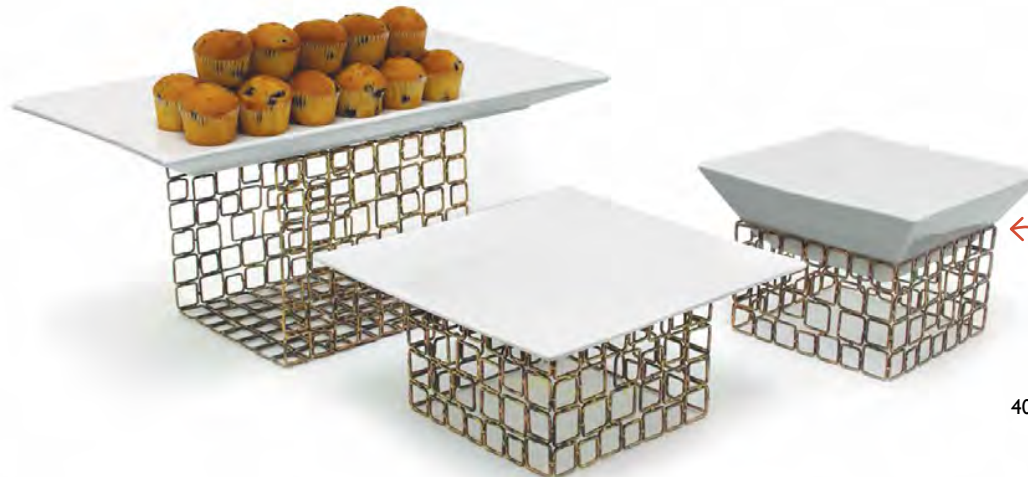

38. Drinkwise® Pan, Small
7 x 6.5 x 5.75, 2.35 qt
Pack 4
BHO054CLT21

39. Coppered Link Risers, set of 3
(2) 6.5 x 6.5 x 4, (1) 7 x 7 x 8
Pack 2
BRI002GOI20

Shown With:
18" x 10" Kyoto™ Platter
SPT000WHPI0
Page 179

10.75" Square Kyoto™ Plate
DDP005WHP23
Page 41

9" Square Tall Kyoto™ Bowl
BBO006WHPI0
Page 179