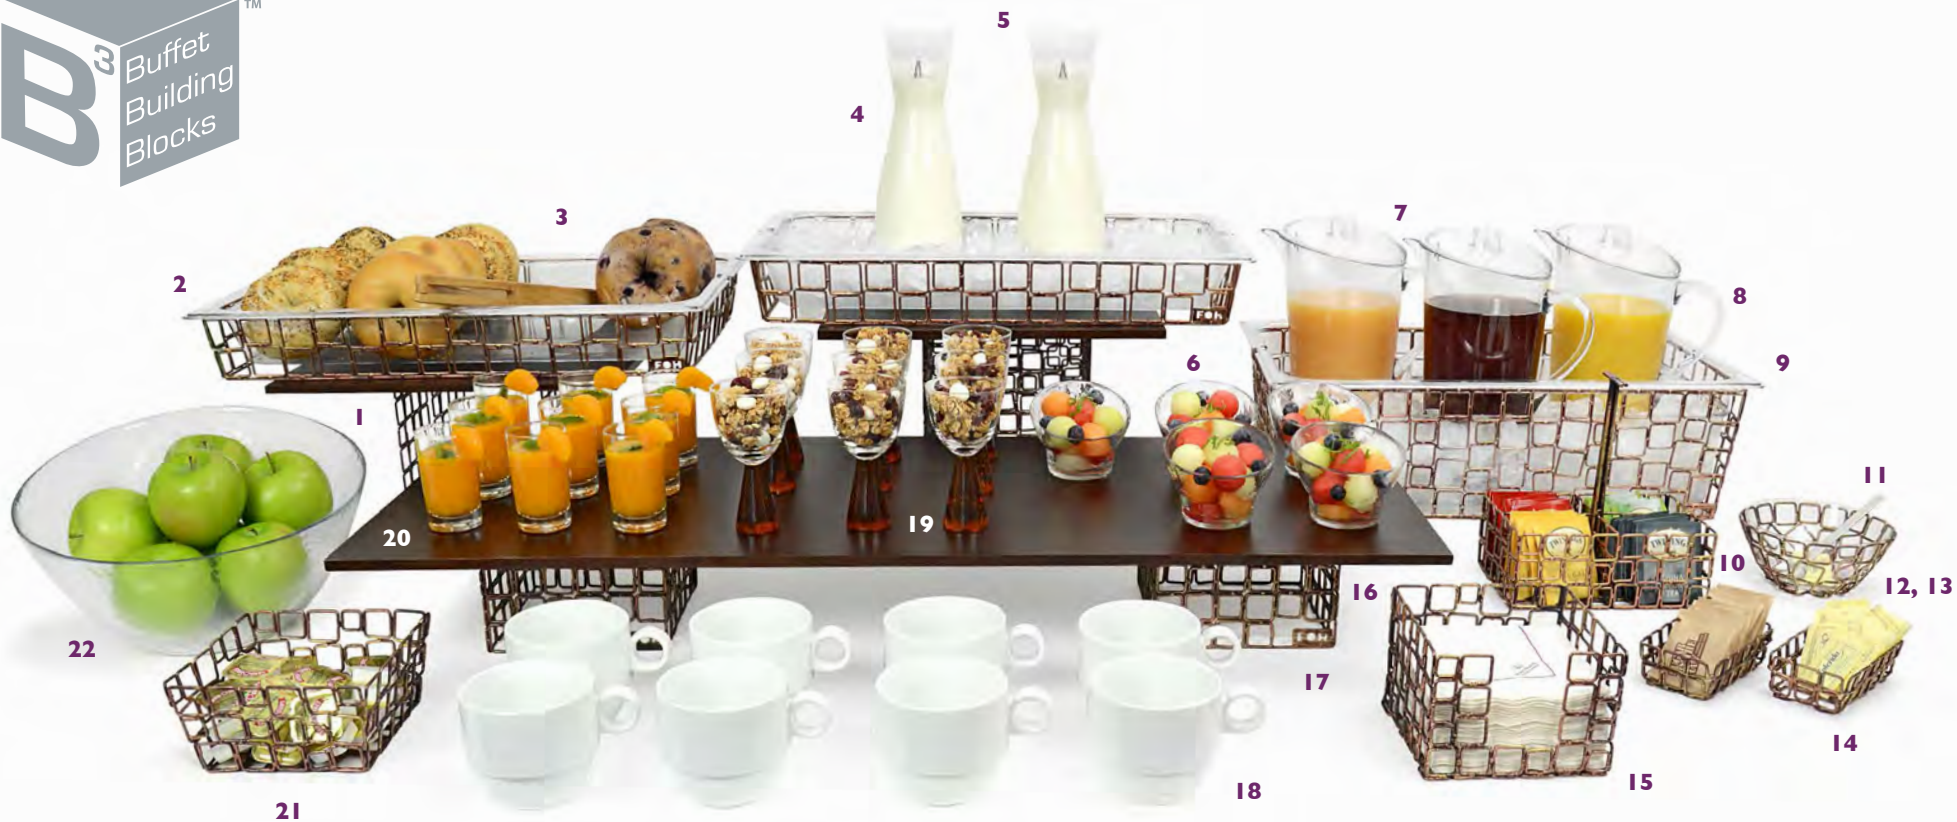

1. 14" Square Buffet Board, Mahogany Bamboo BHO57BRW20 Page 171

2. Coppered Link Housing/Pan Set, Shallow BHO060GOI20 Page 159, 167

3. 12" Narrow Bamboo Salad Tong BUT023BBB23 Page 101

4. 38 oz Drinkwise® Hammered Carafe ACF003CLT22 Page 92