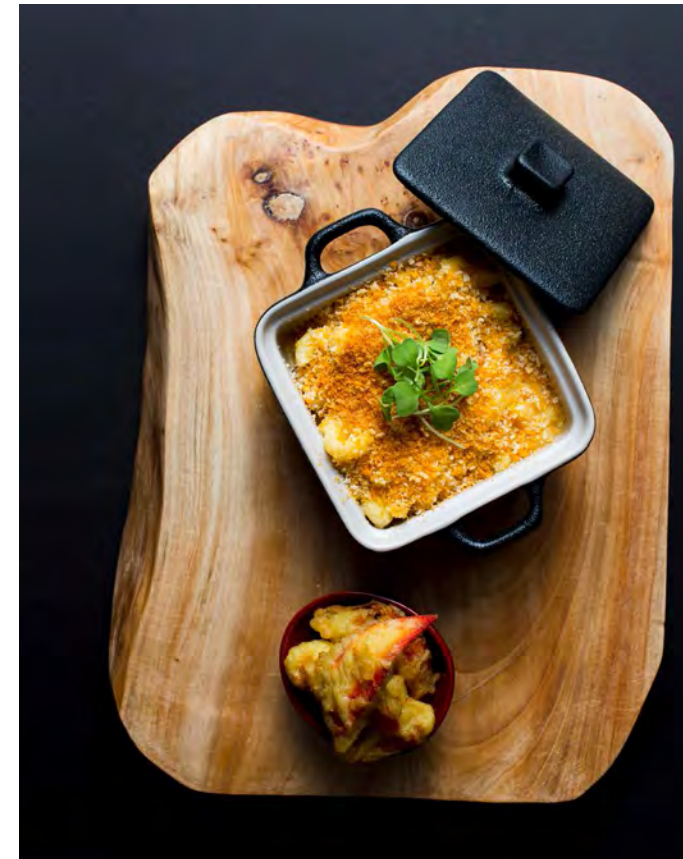

Tough, vitrified, high-temperature stoneware that can be heated to 500°.