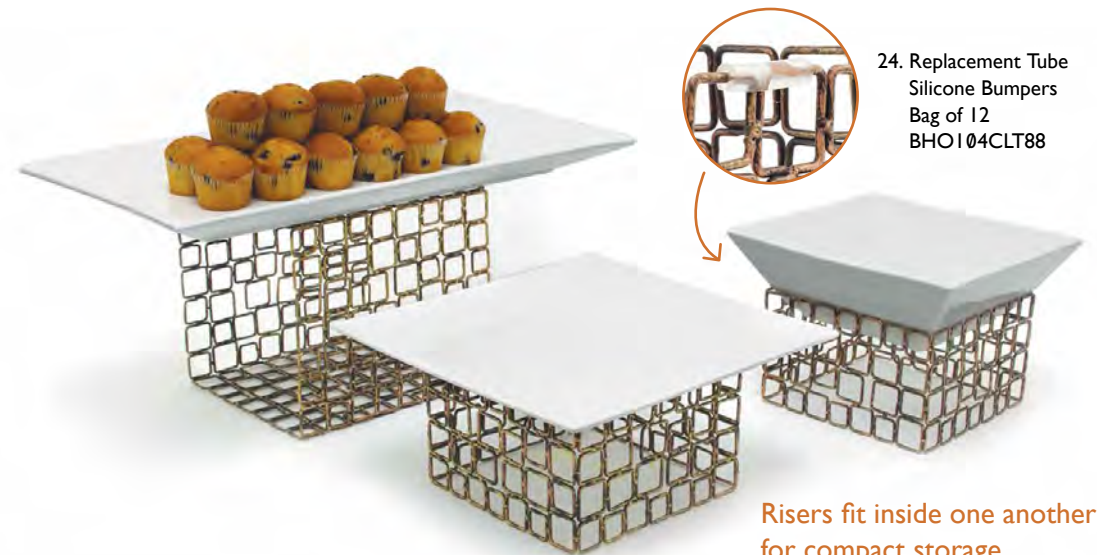

23. Coppered Link Risers, set of 3
(2) 6.5 x 6.5 x 4, (1) 7 x 7 x 8
Pack 2
BRI002GOI20

Shown With:
18" x 10" Kyoto™ Platter, SPT000WHP10, Page 41
10.75" Square Kyoto™ Plate, DDP005WHP23, Page 41
9" Square Tall Kyoto™ Bowl, BBO006WHP10, Page 42

38 oz Carafe Lid
ACF006FRT23
Page 92

22. Drinkwise® Pan, Small
7 x 6.5 x 5.75, 2.35 qt
Pack 4
BHO054CLT21

24. Replacement Tube
Silicone Bumpers
Bag of 12
BHO104CLT88