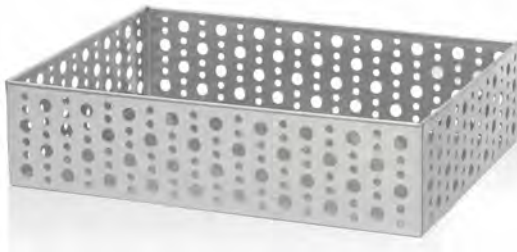

4. 9" x 6" SS Holder, Dots
9 x 6 x 2.25
Pack 4
BHO042BSS21

Fits (6) 5 oz Square Glass
Samplers
ASA012CLG23
Page 125