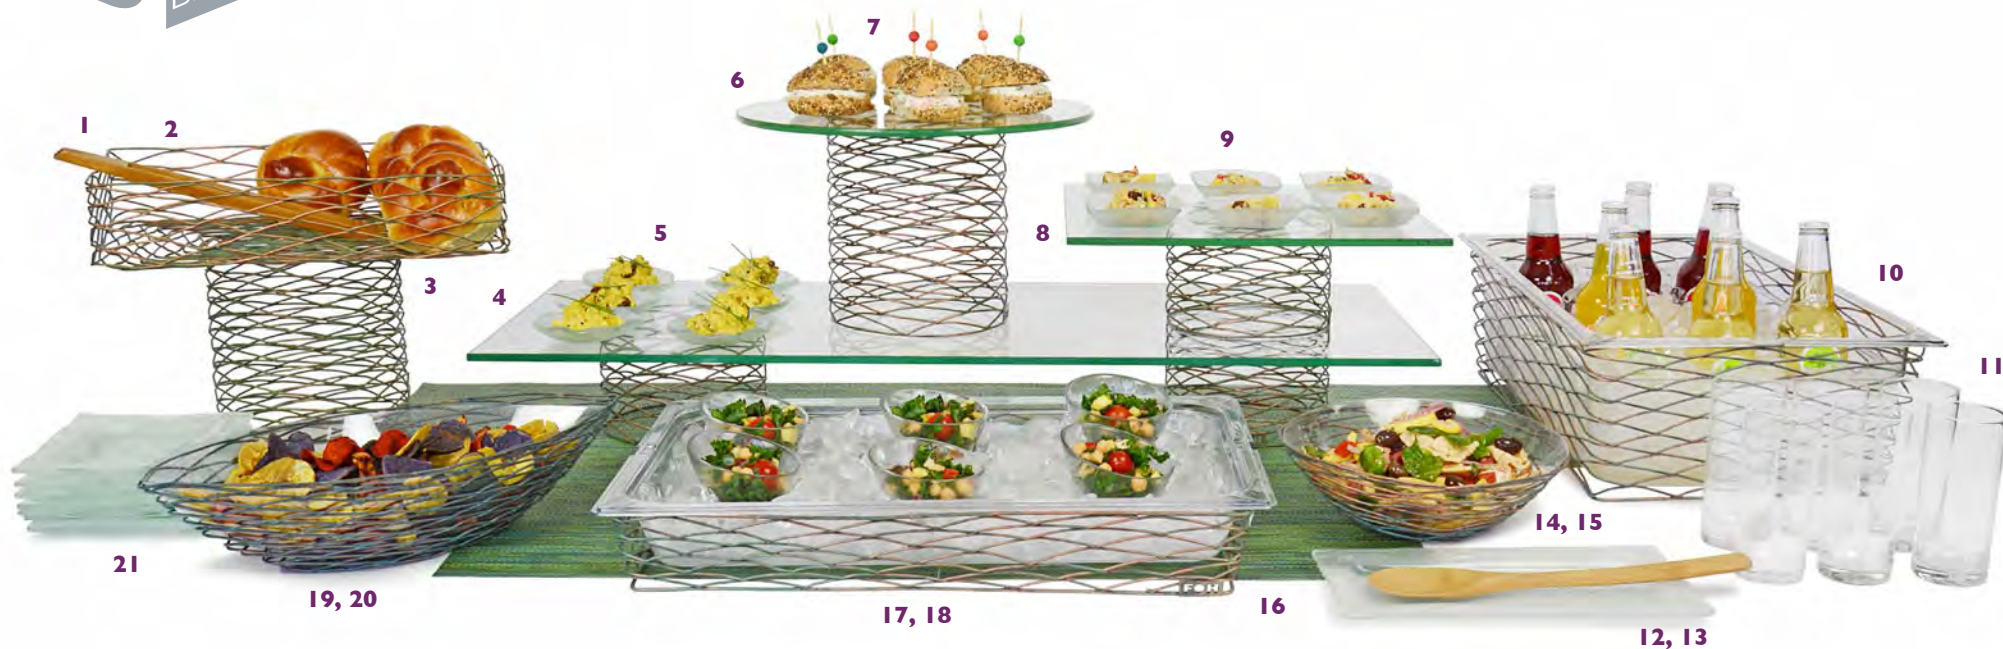

15. 3.75" Harmony™ Spoon
FCS004BSS23
Page 34

16. Slanted Bowl Holder
BTH002BCI20
Page 140, 170

17. 9" Slanted Bowl
DBO057WHP21
Page 70, 183

18. 6 oz Harmony™ Tall Slanted Cup
DMU017WHP23
Page 35

19. 5" Square Kyoto™ Plate
DAP002WHP23
Page 41