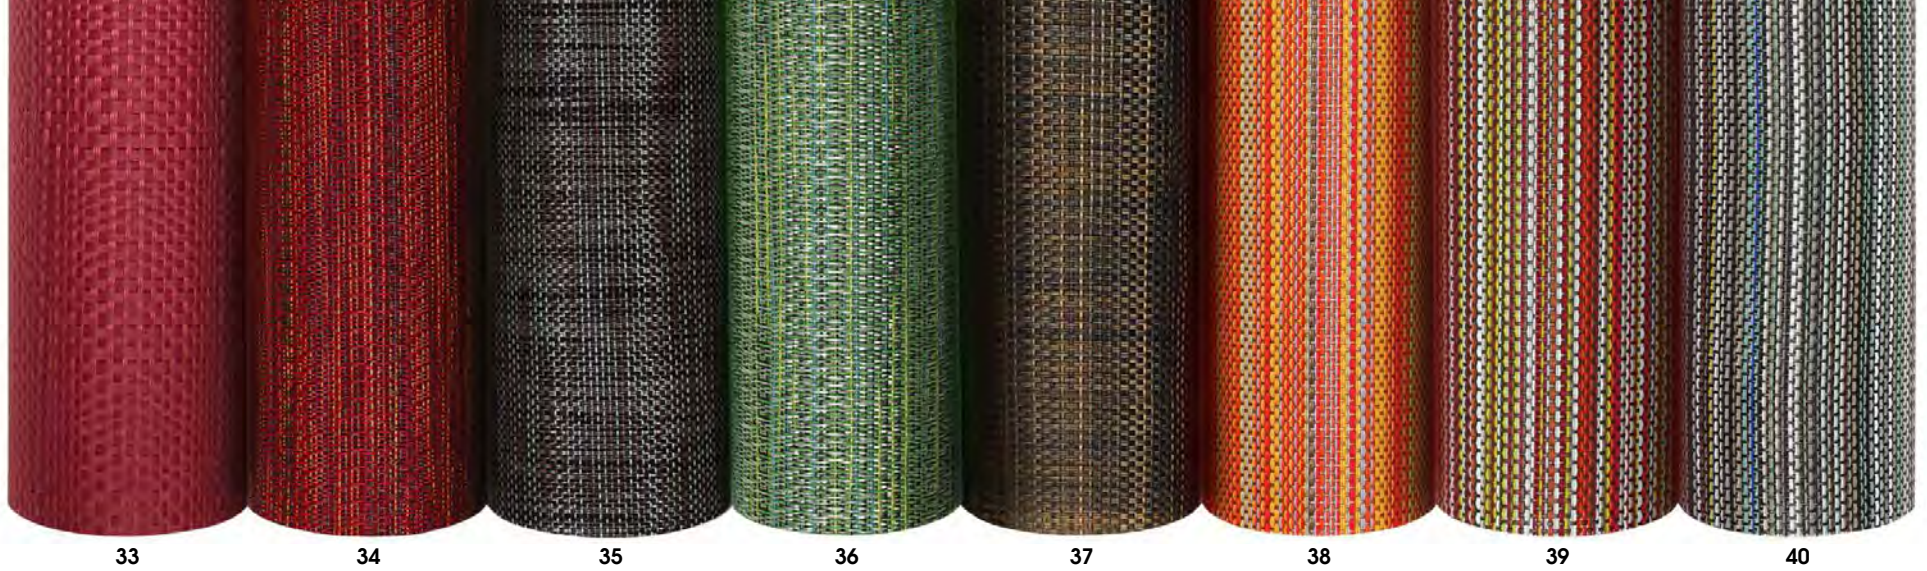

33. Random Weave, Red Pack 12 XPM089RDV83 16" x 12"	35. Urban, Charcoal Pack 12 XPM093GYV83 16" x 12"	37. Mesh, Copper Pack 12 XPM086COV83 16" x 12" RTL003COV83 16.25" x 24" RTL012COV83 11.75" x 17.5" RTL008COV83 12" x 18.25" RTL018COV83 16.25" x 20.25" XPM113COV83 16" x 29"	38. Mesh, Oranges Pack 12 XPM088ORV83 16" x 12" RTL020ORV83 12" x 18.25"	40. Mesh, Blues Pack 12 XPM087BRV83 16" x 12"
34. Urban, Red Pack 12 XPM094RDV83 16" x 12"	36. Urban, Green Pack 12 XPM095GRV83 16" x 12"	39. Mesh, Reds Pack 12 XPM096RDV83 16" x 12"		

Inquire about our custom color and size capabilities!