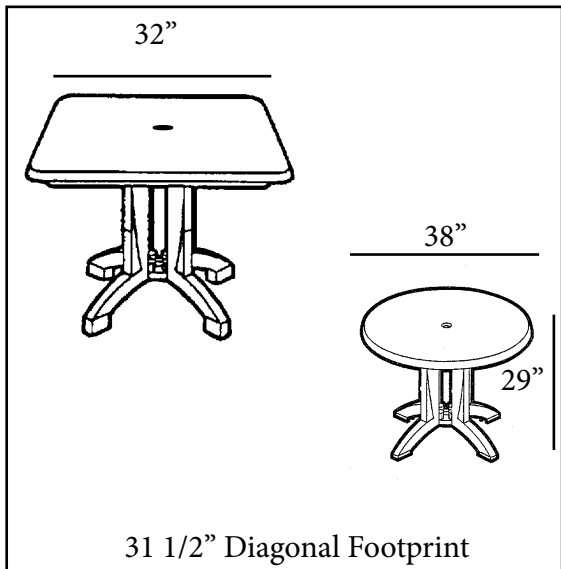

COMMERCIAL RESIN FURNITURE

Your best value for Food Service & Hospitality!

31 1/2" Diagonal Footprint

VEGA

32" Square & 38" Round Resin Folding Tables with Umbrella Hole

Features & Benefits

Warranty: 1 Yr.

- New trendy colors.
- The answer to all your storage and security problems.
- Pedestal base folds to allow table top tilt for easy storage.
- Made of 100% prime resin, a material impervious to salt air, chlorine, and most common stains.
- Large 4-prong pedestal base for extra stability.
- Umbrella hole with cap to fit any Grosfillex umbrella with a 1 1/2" pole.
- Table base will accommodate Grosfillex 35 lb. resin umbrella base with filling cap.
- Easy to clean with soap and water, or a mild detergent.
- Easy to set up, quick to tear down at the end of the season.
- Well-suited for special events and party rentals.

Product Specifications

Product Description	Reference Number	Color	UPC Code 014306	Weight Each (lbs.)	Master Pack	Master Pack Volume (cu. ft.)
Vega 32" Square Resin Folding Table with umbrella hole	US810004	White	128610	19.20	12	46.20
	US810078	Amazon Green	128634			
	US810152	Fern Green	917665			
	US810181	Taupe	917672			
38" Round Resin Folding Table with umbrella hole	US146004	White	128290	23.70	14	73.65