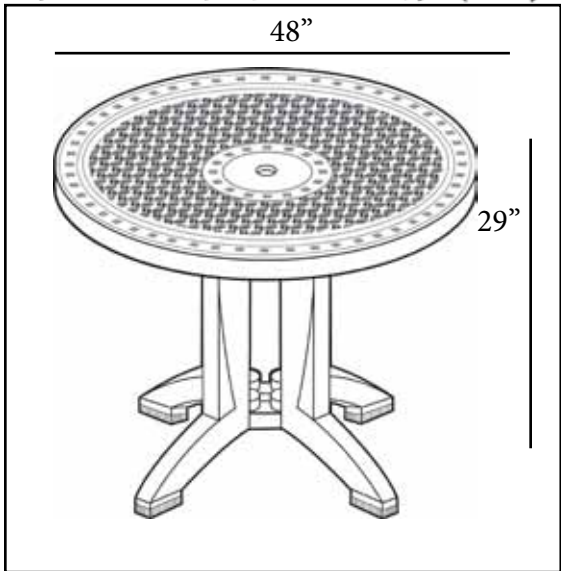

COMMERCIAL RESIN FURNITURE

Your best value for Food Service & Hospitality!

Toledo 48" Round Pedestal Table with Umbrella Hole

Features & Benefits **Warranty: 1 Yr.**

- Chain link table top design in a charcoal frame.
- Tough, decorative surface for extra scratch and wear resistance.
- Wide, 4 prong pedestal base for extra stability with two leg levelers for balancing on uneven surfaces. Designed for use with the Grosfillex® resin umbrella base with filling cap.
- Umbrella hole and cap will accommodate any Grosfillex® umbrella with a 1^{1/2}" pole.
- Made of 100% prime resin, a material naturally impervious to salt air, chlorine, and more common food stains.
- Easy to clean with a mild detergent and water.

Product Specifications						
Product Description	Reference Number	Color	UPC Code	Weight Each (lbs.)	Master Pack	Master Pack Volume (cu. ft.)
Toledo 48" Round Pedestal Table <i>with umbrella hole</i>	US711102	Charcoal	137087	44.50	1	7.95