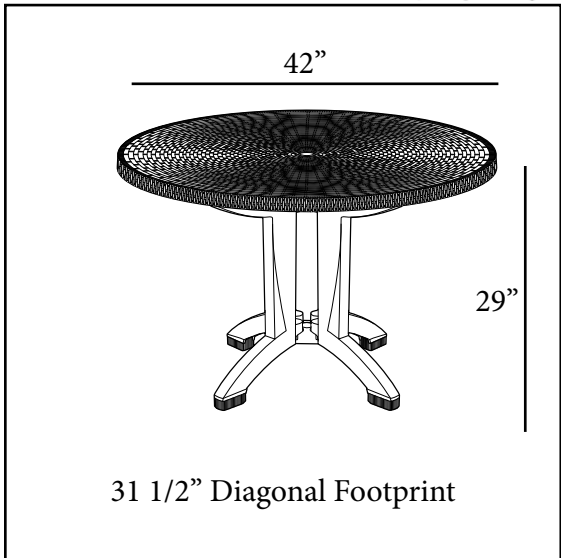

COMMERCIAL RESIN FURNITURE

Your best value for Food Service & Hospitality!

Sumatra 42" Round Molded Melamine Tables

with umbrella hole - Table sold complete

Features & Benefits **Warranty: 2 Yrs.**

- Fine outdoor dining table in a rich wicker decor.
- Hard, smooth molded melamine treated seamless construction made to resist staining, burning, scratching, and fading.
- No gaps, no cracks, no traps, no graying with age.....no worries!
- Will retain its original color and beauty without graying.
- Large 4-prong pedestal base for stability, made of prime resin, a composite impervious to salt air, chlorine, and most common stains.
- Umbrella hole with cap to fit any Grosfillex® umbrella with a 1 1/2" pole.
- Easy to clean with soap and water, or a mild detergent.
- Table base will accommodate Grosfillex® resin umbrella base with filling cap.

Product Specifications						
Product Description	Reference Number	Color	UPC Code	Weight Each (lbs.)	Master Pack	Master Pack Volume (cu. ft.)
Sumatra 42" Round Pedestal Table	US240618	Wicker Decor	916484	45.60	1	8.86