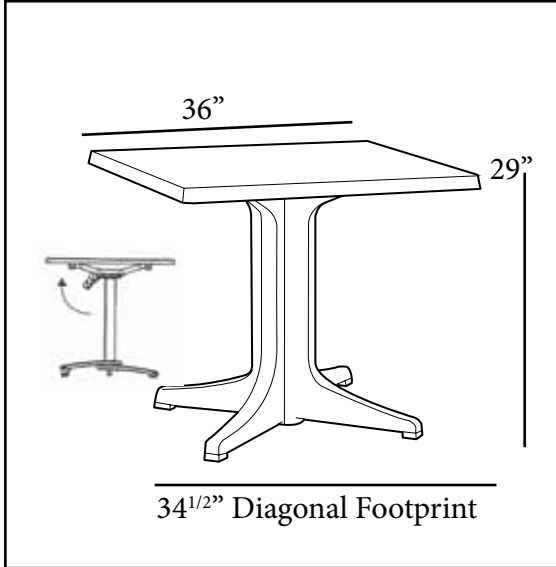

## 36" Square Molded Melamine Tabletop

without umbrella hole

**Features & Benefits** **Warranty: 2 Yrs.**

- Trendy marble, granite finish, or deco tops to complement all Grosfillex chairs.
- Hard, smooth molded tabletop made of a molded wood/resin body with a fusion bonded melamine top.
- Stain, burn, scratch, and fade resistant.
- Use Grosfillex's wide 4-prong central resin pedestal base 2000, tilt top aluminum base 200, or bar height tulip table base with anti-skid glides for stability.
- Cleans easily with soap and water.
- Specifically designed and engineered for fine dining in hospitality environments.
- Customize designs by mixing and matching tabletops and bases.
- Top and Base sold separately.

<b>Product Specifications</b>						
Product Description	Reference Number	Color	UPC Code 014306	Weight Each (lbs.)	Master Pack	Master Pack Volume (cu. ft.)
36" Square Molded Melamine Tabletop <i>without umbrella hole</i> Use Resin Ped Base 2000 or Tilt Top Aluminum Base 200 or Bar Height Tulip Table Base New Decor!	99872108	Teak Decor	913544	31.00	1	2.38
	99872158	Catalan	913537			
	99872102	Tokyo Stone	913506			
	99872125	Granite Green	913513			
	99872176	Aged Oak	915210			
	99872151	Lava				