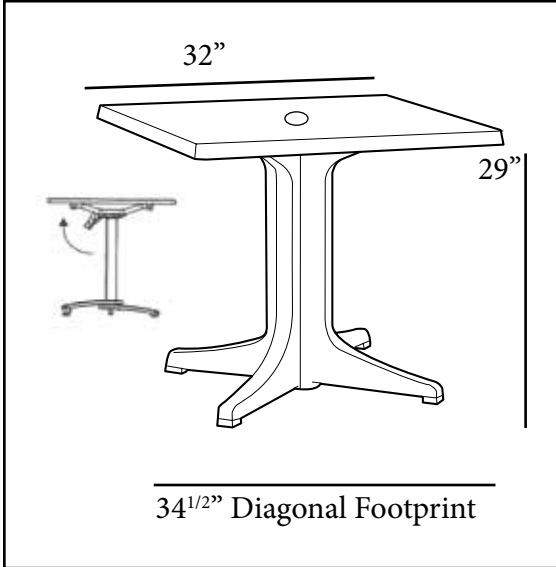

COMMERCIAL RESIN FURNITURE

Your best value for Food Service & Hospitality!

New Color!

32" Square Molded Melamine Tabletop

no umbrella hole

Features & Benefits **Warranty: 2 Yrs.**

- Trendy marble, granite finish, or deco tops to complement all Grosfillex chairs.
- Hard, smooth molded tabletop made of a molded wood/resin body with a fusion bonded melamine top.
- Stain, burn, scratch, and fade resistant.
- Use Grosfillex's wide 4-prong central resin pedestal base 2000, tilt top aluminum base 200, aluminum central pedestal base, or bar height tulip table base with anti-skid glides for stability.
- Large 1 1/2" umbrella hole with protective resin fitting and cap.
- Cleans easily with soap and water.
- Specifically designed and engineered for indoor bars, and restaurants.
- Customize designs by mixing and matching tabletops and bases.
- Top and Base sold separately.

Product Specifications

Product Description	Reference Number	Color	UPC Code 014306	Weight Each (lbs.)	Master Pack	Master Pack Volume (cu. ft.)
32" Square Molded Melamine Tabletop <i>Use Resin Ped Base 2000 or Tilt Top Alum. Base 200 or Alum. Central Base or Bar Height Tulip Table Base</i> New Color!	99841104	White	908861	25.00	1	1.20
	99841019	Orange	908663			
	99841152	Fern Green	908687			
	99841413	Beige	908670			
	99841180	Lilac	922607			