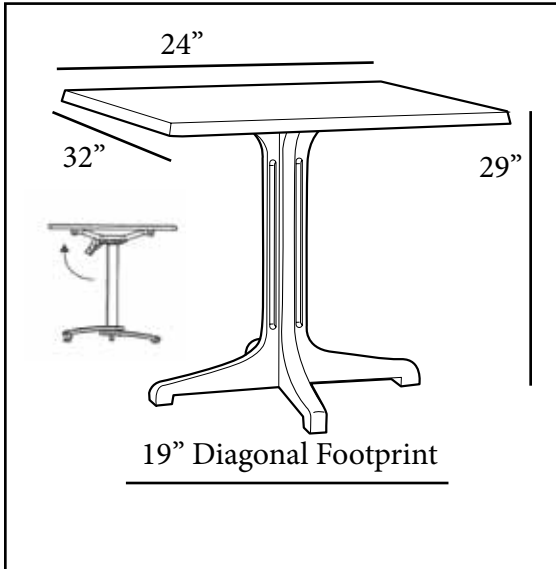

**New Color!**

**24" x 32"  
Molded Melamine  
Tabletop**

**without umbrella hole**

**Features & Benefits** **Warranty: 2 Yrs.**

- Trendy solid color tops to complement interior Grosfillex chairs.
- Hard, smooth molded tabletop made of a molded wood/resin body with a fusion bonded melamine top.
- Stain, burn, scratch, and fade resistant.
- Use Grosfillex's fixed metal base or tilt top aluminum base 100 with anti-skid glides for stability. Top and Base sold separately.
- Cleans easily with soap and water.
- Specifically designed and engineered for indoor terraces, bars, breakfast areas, concessions, and balconies.

<b>Product Specifications</b>						
Product Description	Reference Number	Color	UPC Code	Weight Each (lbs.)	Master Pack	Master Pack Volume (cu. ft.)
24" x 32" Molded Melamine Tabletop Fixed Metal Base or Tilt Top Aluminum Base 100 or Bar Height Table Base or Alum. Central Base New Color!	99530004	White	101767	19.00	1	1.07
	99530019	Orange	908724			
	99530152	Fern Green	908748			
	99530413	Beige	908731			
	99530180	Lilac				