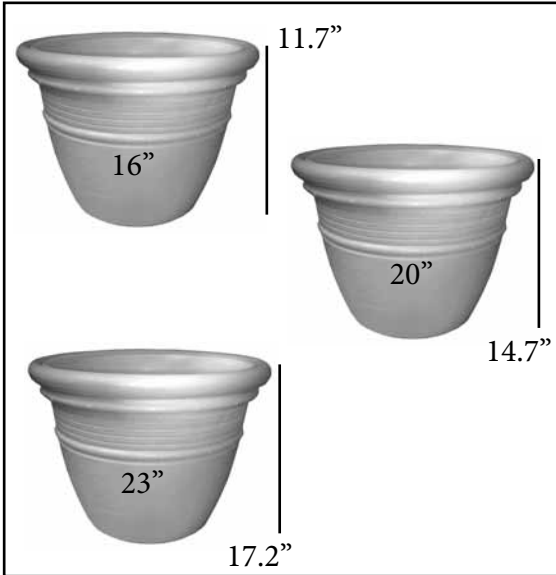

Interior & Exterior

CORDOBA PLANTERS

16" • 20" • 23"

Capacity: 5 dry gallons

Capacity: 10 dry gallons

Capacity: 17 dry gallons

Features & Benefits

Warranty: 3 Yrs.

- Warm color tones with a decorative band to coordinate with any interior or exterior scheme.
- Planters can be stacked to create height and add dimension to the decor.
- Made of 100% recyclable material.
- Will not break or crack like pottery or fiberglass.
- Drill hole spots marked for use in an outdoor venue - or keep sealed for interior use.
- Built to withstand extreme weather conditions.

Made in the U.S.A.

Product Specifications

Product Description	Reference Number	Color	UPC Code 014306	Weight Each (lbs.)	Master Pack	Master Pack Volume (cu. ft.)
Cordoba Planters 16" Size	US336442	Red Clay with Band	919072	1.96	5	3.30
	US336596	Brushed Smoke with Band	919041	1.96	5	3.30
20" Size	US440442	Red Clay with Band	919089	3.93	3	5.24
	US440596	Brushed Smoke with Band	919058	3.93	3	5.24
23" Size	US447442	Red Clay with Band	919096	5.38	3	8.04
	US447596	Brushed Smoke with Band	919065	5.38	3	8.04