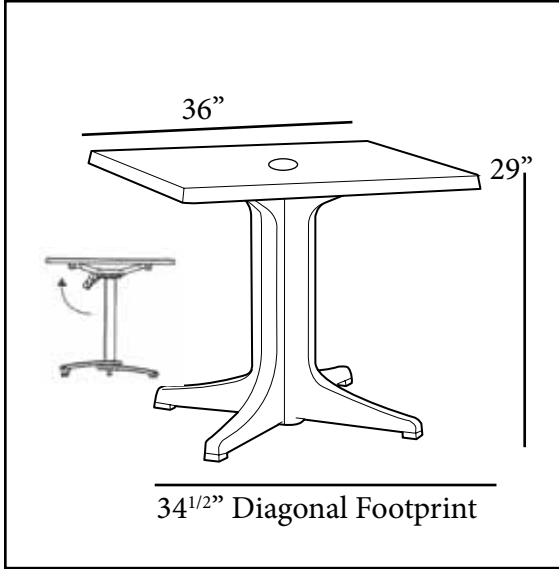

COMMERCIAL RESIN FURNITURE

Your best value for Food Service & Hospitality!

New Decor!

36" Square Molded Melamine Tabletop

with umbrella hole

Features & Benefits **Warranty: 2 Yrs.**

- Trendy marble, granite finish, or deco tops to complement all Grosfillex chairs.
- Hard, smooth molded tabletop made of a molded wood/resin body with a fusion bonded melamine top.
- Stain, burn, scratch, and fade resistant.
- Use Grosfillex's wide 4-prong central resin pedestal base 2000, tilt top aluminum base 200, or bar height tulip table base, with anti-skid glides for stability.
- Large 1 1/2" umbrella hole with protective resin fitting and cap. No need for umbrella base.
- Cleans easily with soap and water.
- Specifically designed and engineered for fine dining in hospitality environments.
- Customize designs by mixing and matching tabletops and bases.
- Top and Base sold separately.

Product Specifications						
Product Description	Reference Number	Color	UPC Code	Weight Each (lbs.)	Master Pack	Master Pack Volume (cu. ft.)
36" Square Molded Melamine Tabletop with umbrella hole Use Resin Ped Base 2000 or Tilt Top Alum. Base 200 or Bar Height Tulip Table Base New Decor!	99872004	White	913483	31.00	1	2.38
	99872025	Granite Green	915630			
	99872058	Catalan	913520			
	99872002	Tokyo Stone	913490			
	99872076	Aged Oak	915296			
	99872246	Barn White				