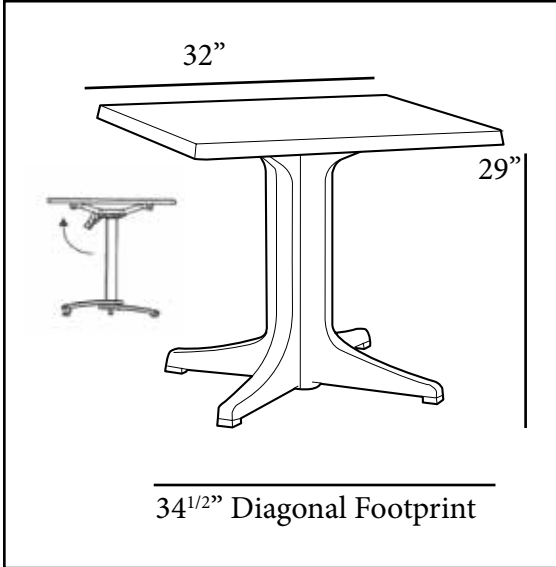

## 32" Square Molded Melamine Tabletop

without umbrella hole

**Features & Benefits** **Warranty: 2 Yrs.**

- Trendy marble, granite finish, or deco tops to complement all Grosfillex chairs.
- Hard, smooth molded tabletop made of a molded wood/resin body with a fusion bonded melamine top.
- Stain, burn, scratch, and fade resistant.
- Use Grosfillex's wide 4-prong central resin pedestal base 2000, tilt top aluminum base 200, bar height tulip table base or aluminum central pedestal base, with anti-skid glides for stability.
- Cleans easily with soap and water.
- Specifically designed and engineered for indoor/outdoor terraces, bars, and restaurants.
- Customize designs by mixing and matching tabletops and bases.
- Top and Base sold separately.

**Product Specifications**

Product Description	Reference Number	Color	UPC Code	Weight Each (lbs.)	Master Pack	Master Pack Volume (cu. ft.)
32" Square Molded Melamine Tabletop <i>without umbrella hole</i> Use Resin Ped Base 2000 or Tilt Top Alum. Base 200 or Bar Height Tulip Table Base or Alum. Central Base New Decor!	99841104	White	908861	25.00	1	1.20
	99841225	Granite Green	137599			
	99841102	Tokyo Stone	137919			
	99841108	Teak Decor	139746			
	99841118	Wicker	910710			
	99841158	Catalan	912660			
	99841176	Aged Oak	915203			
	99842246	Barn White	918983			
	99841171	White Oak	919379			
99841151	Lava	922548				